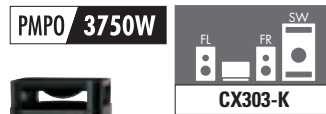

HTD88DVD

MODEL HTD88DVD consists of:

XV-DV88
DVD/CD Receiver (420 x 126 x 445 mm / 9.8 kg)
S-DV88
Speaker System (Front 155 x 360 x 178 mm / 2.3 kg,
Centre 340 x 106 x 100 mm / 1.4 kg,
Surround 155 x 106 x 100 mm / 0.7 kg,
Subwoofer 190 x 360 x 317 mm / 4.6 kg)

Feature Highlights of the New DVD Home Theatre Systems

Innovative Technologies for Creating Superior Sound

Advanced Multi-Channel Acoustic Calibration System (MCACC) (HTZ787DVD(-AP)/HTZ585DVD-AP/HTZ787DVD(-AP)/HTZ585DVD-AP)

Advanced MCACC creates the ideal acoustic environment with the provided microphone. With a push of a button, the self-calibration feature detects speakers and compensates for the disparities, letting you enjoy soundtracks and music as they were originally intended.