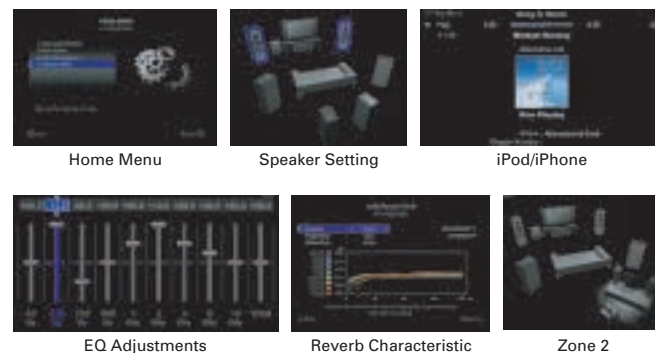

GUI Images

	DTS-HD/Dolby TrueHD	MCACC	iPod Digital	Advanced Sound Retriever	Auto Level Control
VSX-1019AH	•	• (Advanced)	•	• (Multi-ch)	• (Multi-ch)
VSX-919AH	•	• (Advanced)	•	• (Multi-ch)	• (Multi-ch)
VSX-819H	•	•	•	• (2ch)	• (2ch)
VSX-519V	•	•	•	• (2ch)	• (2ch)

VSX-1019AH-K

New Generation Audio Formats

▶ DTS-HD/Dolby TrueHD decoders

Pioneer-Exclusive Innovations

- Phase Control (Bass management system ensures precision low frequency output)
- Advanced MCACC setup with 9-band EQ
- Standing Wave Control
- Advanced Sound Retriever (for enhanced PC and portable audio)
- Front Stage Surround Advance
- Auto Level Control (Multi)
- Advanced Direct Energy Power Amplifier

Features for Superior Sound Quality

- Maximum power (6 ohms): 170 W x 7ch
- PQLS 2ch Audio
- Digital Core Engine with Freescale 400MIPS Processing DSP
- 192 kHz/24-bit DAC

Surround Sound Technologies

- DTS-ES/DTS 96/24/Dolby Digital EX/Dolby Digital Plus decoders
- Neural-THX Surround
- Sound Delay for adjusting Lip Sync (0.0-10.0 frames)
- Dialogue Enhancement

Enhanced Convenience

- iPod player digital direct via USB
- USB memory audio ready (USB Host function)
- HDMI Upscaler
- Digital video converter (up to HDMI)
- Multi-Zone Audio/Video (Zone 2)

VSX-919AH-K(-S)

New Generation Audio Formats

▶ DTS-HD/Dolby TrueHD decoders

Pioneer-Exclusive Innovations

- Phase Control (Bass management system ensures precision low frequency output)
- Advanced MCACC setup with 9-band EQ
- Standing Wave Control
- Advanced Sound Retriever (for enhanced PC and portable audio)
- Front Stage Surround Advance
- Auto Level Control (Multi)
- Advanced Direct Energy Power Amplifier

Features for Superior Sound Quality

- Maximum power (6 ohms): 170 W x 7ch
- PQLS 2ch Audio
- Digital Core Engine with Freescale 400MIPS Processing DSP
- 192 kHz/24-bit DAC

Surround Sound Technologies

- DTS-ES/DTS 96/24/Dolby Digital EX/Dolby Digital Plus decoders
- Sound Delay for adjusting Lip Sync (0.0-10.0 frames)
- Dialogue Enhancement

Enhanced Convenience

- iPod player digital direct via USB
- USB memory audio ready (USB Host function)
- Digital video converter (up to HDMI)
- Multi-Zone Audio/Video (Zone 2)

Silver finish also available (VSX-919AH-S) in some areas