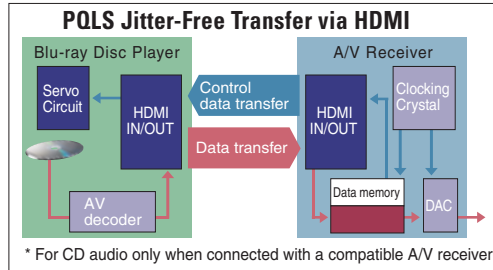

High-Performance Audio Technologies with HDMI — Precision Quartz Lock System (PQLS) with HDMI (BDP-320)

The BDP-320 features a 2-channel jitter-free CD audio transmission feature via HDMI (PQLS 2ch Audio). When connected to a compatible Pioneer A/V receiver, the Precision Quartz Lock System (PQLS) on the BDP-320 transmit CD music data from the Blu-ray Disc player to the A/V receiver with minimum jitters, providing an optimal audio experience.

New Generation Audio Formats

The units are compatible with bit-stream output/decoding of Dolby TrueHD and DTS-HD Master Audio. The decoding feature allows you to enjoy high-quality surround sound even when connected to A/V receivers without HD decoders.

* Dolby and the double-D symbol are registered trademarks of Dolby Laboratories.
* DTS is a registered trademark & the DTS logos and Symbol are trademarks of DTS, Inc.

Enhanced Convenience

BD-LIVE™

With BD-LIVE™ compatible discs, you can download special contents via the internet such as bonus features or languages not supported on the original disc. With the BDP-320, the downloaded data can be stored internally, as well as externally for large quantities on an HDD or USB memory stick via the USB port. The BDP-120 can store data externally on a USB memory stick.

* BD-LIVE™ only available on compatible discs and playable features depend on the disc contents. "BD-LIVE" is trademark of Blu-ray Disc Association.

Slim Design (BDP-120)

The 58 mm-high slim design allows you to easily place the unit in a small space on your TV stand or A/V rack.

Quick Start (BDP-120)

No need to wait — the unit starts up in 0.8 seconds from stand-by, ready for instant viewing.

HDMI Audio Off Mode (BDP-320)

Lets you turn off the TV sound when used with an A/V receiver.

Other Features

- Various Video Parameters (BDP-320)
- New User-Friendly GUI (BDP-320)
- Network Software Update Functions (BDP-320)
- KURO LINK