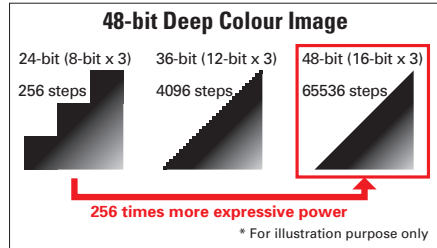

Innovative Video Technologies

The Blu-ray Disc players were developed by Pioneer engineers who absolutely love movies. Since introducing the innovative LaserDisc, then throughout the DVD to Blu-ray Disc era, Pioneer remains committed to offering the best stay-at-home movie experience. Our passionate devotion to movies realised the world's first 1080/24p real film quality output. Pioneer Blu-ray Disc players can even upscale the resolution of your standard DVD collection, so that all your movies look better than ever. The Blu-ray Disc players are capable of 1080/24p output. By connecting with a compatible display, you can enjoy images in 24 frames per second (fps) — the real-cinema quality intended by the creators.

Deep Colour

The Pioneer Blu-ray Disc players support high-bit Deep Colour, offering images with superbly detailed, natural colour expression. The BDP-320 features the highest specification of 48-bit (except 1080p/50 and 1080p/60 output) colour depth, while the BDP-120 features 36-bit colour depth, providing natural and smooth colour gradations.

Motion Adaptive IP Conversion (BDP-320)

The BDP-320 can convert 1080/60i high-definition sources for 1080/60p display. The Motion Adaptive IP Conversion feature can process in accordance with the moving image, delivering high-quality pictures with reduced picture noise.