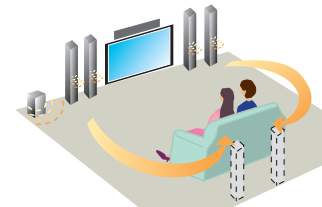

Front Stage Surround Advance

Unaffected by Room Environment with Pioneer's DSP Technology

Advanced Sound Retriever (HTZ787DVD(-AP)/HTZ585DVD-AP/HTZ-FS30DVD(-AP))

Pioneer-exclusive Sound Retriever technology significantly improves WMA/MP3/MPEG-4 AAC compressed audio to CD quality. It applies a special algorithm to restore the signals in barely audible ranges usually lost during the compression process.