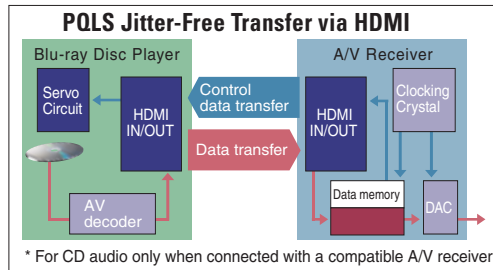

## Video Adjust Mode (BDP-320)

TV and displays such as plasma TVs, LCD TVs, and projectors each have different picture quality characteristics. The Video Adjust Mode comes in 5 modes — in addition to Pioneer PDP which is optimised for Pioneer's KURO plasma TV, there are PDP, LCD, Projector, and Professional, adjusted by our engineers to best match the TV or display. You can now view your media in the ideal picture quality for your device.

Video Adjust Mode

## High-Performance Audio Technologies with HDMI — Precision Quartz Lock System (PQLS) with HDMI (BDP-320)

The BDP-320 features a 2-channel jitter-free CD audio transmission feature via HDMI (PQLS 2ch Audio). When connected to a compatible Pioneer A/V receiver, the Precision Quartz Lock System (PQLS) on the BDP-320 transmit CD music data from the Blu-ray Disc player to the A/V receiver with minimum jitters, providing an optimal audio experience.