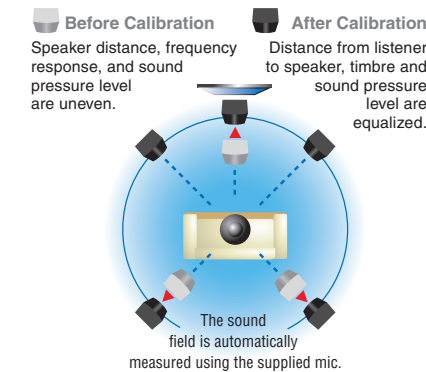

Automatic Optimal Surround Set-up with Advanced MCACC

Front Stage Surround Advance (HTZ787DVD(-AP)/HTZ585DVD-AP/HTZ-FS30DVD(-AP))

Enjoy surround sound with only the front speakers and the subwoofer. Since wall reflections are not used, the setup is less dependent on the room environment, allowing front alignment of the speakers. The technology creates excellent sound image and natural sound, because it does not alter the sound frequency or the original sound wave.