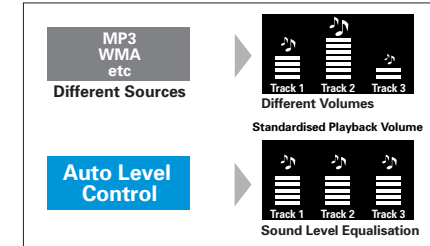

Auto Level Control (HTZ787DVD(-AP)/HTZ585DVD-AP/HTZ-FS30DVD(-AP))

Auto Level Control equalises volume level differences between tracks when playing MP3/WMA sources etc. The playback volume is maintained at a consistent level, so there is no need to make adjustments for each song.

2.1ch Front Surround System (HTZ-FS30DVD(-AP))

The 2.1ch system with stylish slim speakers is designed to be a perfect match for your flat panel TV. Enjoy superb front surround sound for both movies and music, from a simple and neat setting without rear speakers. Despite the compact size, rich mid- and low-frequency sound is realised by adopting two 5.2 cm woofers. You can also enjoy natural and wide-spreading high-frequency sound from the 2.6 cm tweeters featuring tangential rib diaphragms.

Down-Firing Subwoofer (HTZ787DVD(-AP)/HTZ585DVD-AP/HTZ-FS30DVD(-AP)/HTZ282DVD(-AP)/HTZ280DVD(-AP)/HTZ181DVD/CX505-K/CX500-K/CX303-K)

The Down-Firing subwoofer efficiently disperses sound with little distortion, filling your room with rich, deep bass. The innovative design combines quality performance with a stylish look. The CX505-K, CX500-K, and CX303-K come in Twin Drive design with two speaker-unit construction, allowing clear and powerful bass from a compact subwoofer.

Dual Centre Speakers (HTZ585DVD-AP/HTZ181DVD/CX500-K)

The centre speaker is separated into two pieces to be placed neatly on both sides of your flat panel display. You can hear movie dialogue coming straight from the middle of the screen, without placing the centre speaker on top or below the display.