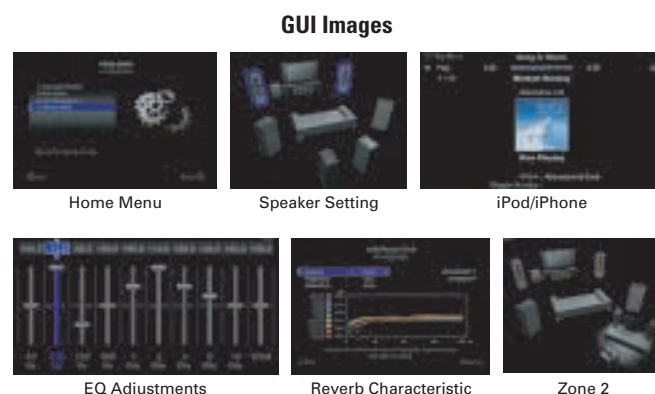

DTS-HD/Dolby TrueHD	MCACC	iPod Digital	Advanced Sound Retriever	Auto Level Control
VSX-1019AH	•	• (Advanced)	•	• (Multi-ch)	• (Multi-ch)
VSX-919AH	•	• (Advanced)	•	• (Multi-ch)	• (Multi-ch)
VSX-819H	•	•	•	• (2ch)	• (2ch)
VSX-519V	•	•	•	• (2ch)	• (2ch)

VSX-1019AH-K

New Generation Audio Formats

▶ DTS-HD/Dolby TrueHD decoders

Pioneer-Exclusive Innovations

- Phase Control (Bass management system ensures precision low frequency output)
- Advanced MCACC setup with 9-band EQ
- Standing Wave Control
- Advanced Sound Retriever (for enhanced PC and portable audio)
- Front Stage Surround Advance
- Auto Level Control (Multi)
- Advanced Direct Energy Power Amplifier

Features for Superior Sound Quality

- Maximum power (6 ohms): 170 W x 7ch
- PQLS 2ch Audio
- Digital Core Engine with Freescale 400MIPS Processing DSP
- 192 kHz/24-bit DAC

Surround Sound Technologies

- DTS-ES/DTS 96/24/Dolby Digital EX/Dolby Digital Plus decoders
- Neural-THX Surround
- Sound Delay for adjusting Lip Sync (0.0-10.0 frames)
- Dialogue Enhancement

Enhanced Convenience

- iPod player digital direct via USB
- USB memory audio ready (USB Host function)
- HDMI Upscaler
- Digital video converter (up to HDMI)
- Multi-Zone Audio/Video (Zone 2)

VSX-919AH-K(-S)

New Generation Audio Formats

▶ DTS-HD/Dolby TrueHD decoders

Pioneer-Exclusive Innovations

- Phase Control (Bass management system ensures precision low frequency output)
- Advanced MCACC setup with 9-band EQ
- Standing Wave Control
- Advanced Sound Retriever (for enhanced PC and portable audio)
- Front Stage Surround Advance
- Auto Level Control (Multi)
- Advanced Direct Energy Power Amplifier

Features for Superior Sound Quality

- Maximum power (6 ohms): 170 W x 7ch
- PQLS 2ch Audio
- Digital Core Engine with Freescale 400MIPS Processing DSP
- 192 kHz/24-bit DAC

Surround Sound Technologies

- DTS-ES/DTS 96/24/Dolby Digital EX/Dolby Digital Plus decoders
- Sound Delay for adjusting Lip Sync (0.0-10.0 frames)
- Dialogue Enhancement

Enhanced Convenience

- iPod player digital direct via USB
- USB memory audio ready (USB Host function)
- Digital video converter (up to HDMI)
- Multi-Zone Audio/Video (Zone 2)

Silver finish also available (VSX-919AH-S) in some areas