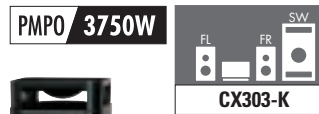

HTD88DVD

MODEL HTD88DVD consists of:

XV-DV88
DVD/CD Receiver (420 x 126 x 445 mm / 9.8 kg)
S-DV88
Speaker System (Front 155 x 360 x 178 mm / 2.3 kg,
Centre 340 x 106 x 100 mm / 1.4 kg,
Surround 155 x 106 x 100 mm / 0.7 kg,
Subwoofer 190 x 360 x 317 mm / 4.6 kg)

Feature Highlights of the New DVD Home Theatre Systems

Innovative Technologies for Creating Superior Sound

Advanced Multi-Channel Acoustic Calibration System (MCACC) (HTZ787DVD(-AP)/HTZ585DVD-AP/HTZ-FS30DVD(-AP))

Advanced MCACC creates the ideal acoustic environment with the provided microphone. With a push of a button, the self-calibration feature detects speakers and compensates for the disparities, letting you enjoy soundtracks and music as they were originally intended.