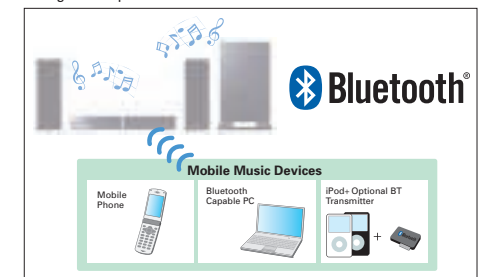

Optical Input (HTZ787DVD(-AP)/HTZ585DVD-AP/HTZ-FS30DVD(-AP))

With the optical input terminal, you can enjoy digital broadcasts and gaming in 5.1-channel sound on the HTZ787DVD(-AP)/HTZ585DVD-AP, or 2.1-channel front surround on the HTZ-FS30DVD(-AP).