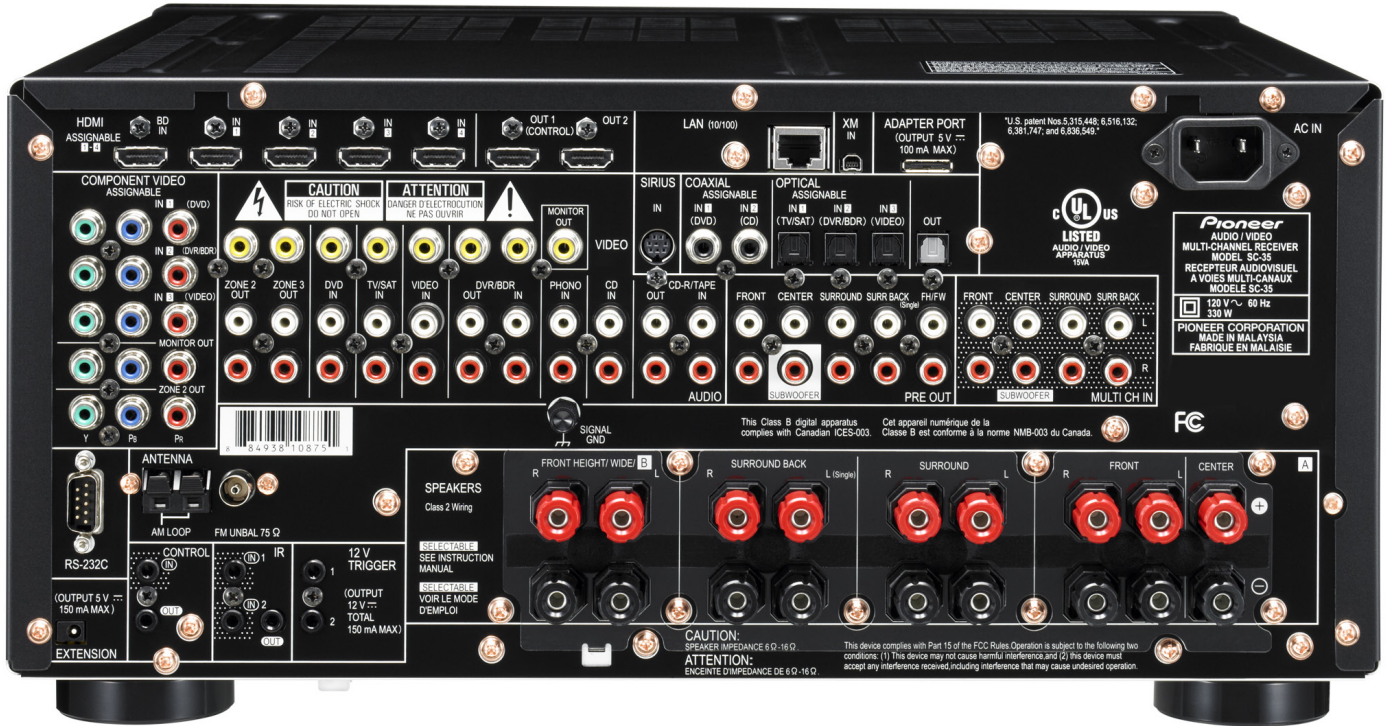

ELITE

SC-35

7.1-CHANNEL A/V RECEIVER FEATURING ICEPOWER® CLASS-D AMPLIFICATION, AIR STUDIOS MONITOR CERTIFICATION, AND 3-ZONE A/V DISTRIBUTION WITH GUI

CONNECTIONS

Rear Panel

PRODUCT DIMENSIONS

- › W x H x D: 16.54" x 7.87" x 18.11"
- › Weight: 40 lbs. 13 oz.

UPC

- › 884938108751

CARTON DIMENSIONS

- › W x H x D: 21.65" x 12.91" x 20.43"
- › Weight: 47 lbs. 6 oz.