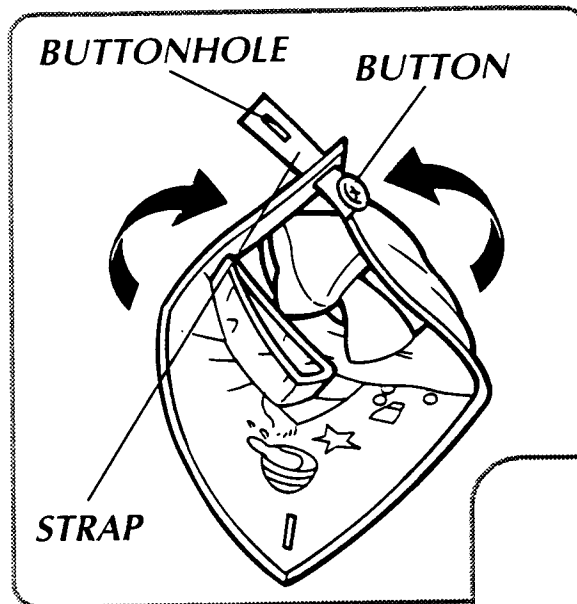

To Fold Playmat:

With mat facing up, slide strap through all 3 buttonholes. Then, put button through buttonhole in strap. Now the playmat is closed!

To Wash Mat: Place in pillow case and tie end closed. Machine wash separately--gentle cycle, cold water, mild detergent, no bleach. Tumble dry promptly in pillow case, low heat setting.