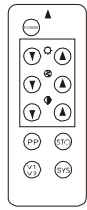

REMOTE CONTROL