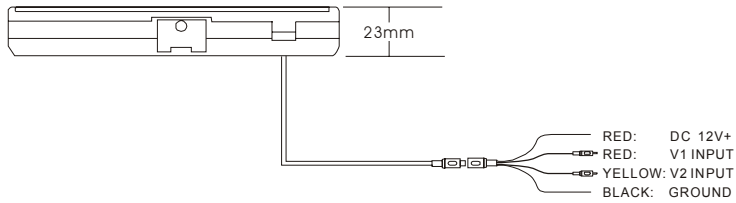

REMOTE CONTROL

Power:	Power on/off
	Brightness adjustment
	Color adjustment
	Contrast adjustment
PP:	Select among the preset display mode (MEMORY-STANDARD-SOFT-VIVID-LIGHT)
V1/V2:	Change between V1 and V2.
SYS:	Image zoom

WIRING

INSTALLATION