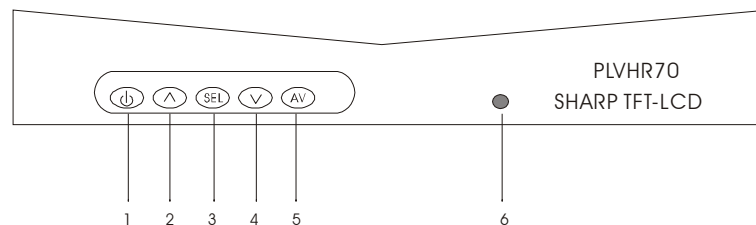

Thank you for the purchase of this Super slim design 7 inch Color TFT-LCD monitor. Before operating the unit, please read this manual thoroughly and keep it for future reference.

PANEL

1. Power: Power on/off

Press this button to turn on the monitor, press again to turn the monitor off.

2. Brightness/color/contrast negative adjustment

To adjust brightness, color or contrast negatively.

3. SEL: to activate the menu and select brightness, color or contrast.

4. Brightness/color/contrast positive adjustment

To adjust brightness, color or contrast positively.

5. AV: to change video signal sources between V1/V2.

6. Remote control receiver

The device has the function of Picture-Flip, it allows you to rotate the screen 180 degrees and have the picture automatically flip so you can view the picture upside-down! So you can mount the monitor up side-down in a car.

NOTE: Although the effective pixels for the liquid crystal is given as 99.98% or more, 0.02% of pixels

may not light or may light incorrectly. It is a very common phenomenon in active matrix display

technology, do not indicate fault or broken of the unit.

Contents and specifications can be subject to change without prior notice.