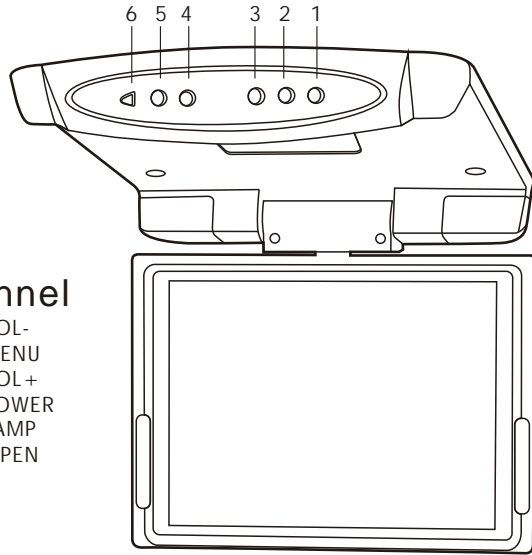

PYLE[®]

PLVWR840

WARNING:
DO NOT WATCH MONITOR WHILE
VEHICLE IN MOTION IT CAN
BE HAZARDOUS

WWW.PYLEAUDIO.COM

YOU'RE NOW READY FOR MORE FUN ON THE ROAD THAN EVER BEFORE

Pannel
 1.VOL-
 2.MENU
 3.VOL+
 4.POWER
 5.LAMP
 6.OPEN

Remote control

FEATURES:

- 8.4 ROOF MOUNT TFTLCD MONITOR
- SYSTEM:PAL/NTSC
- OSD ON SCREEN DISPLAY
- REMOTE CONTROL
- RESOLUTION:1440X234
- POWER SUPPLY:DC 11V-14V
- HIGH RESOLUTON PICTURE
- OPERATION TEMPERATURE 0°C-60°C
- DIMENSION:8.5 X 8.1 X 1.2(INCH)