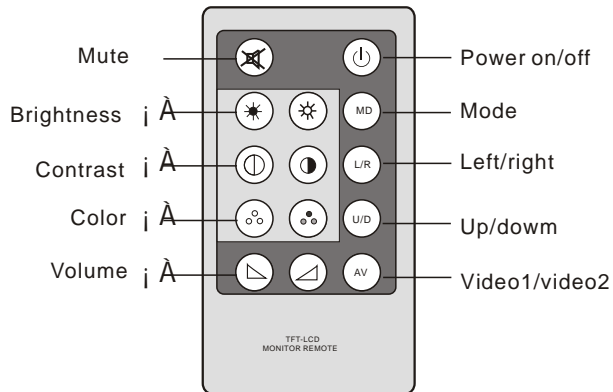

PYLE[®]

PLVWR840

WARNING:
DO NOT WATCH MONITOR WHILE
VEHICLE IN MOTION IT CAN
BE HAZARDOUS

WWW.PYLEAUDIO.COM

YOU'RE NOW READY FOR MORE FUN ON THE ROAD THAN EVER BEFORE

Pannel
 1.VOL-
 2.MENU
 3.VOL+
 4.POWER
 5.LAMP
 6.OPEN

Remote control

FEATURES:

- 8.4 ROOF MOUNT TFTLCD MONITOR
- SYSTEM:PAL/NTSC
- OSD ON SCREEN DISPLAY
- REMOTE CONTROL
- RESOLUTION:1440X234
- POWER SUPPLY:DC 11V-14V
- HIGH RESOLUTON PICTURE
- OPERATION TEMPERATURE 0°C-60°C
- DIMENSION:8.5 X 8.1 X 1.2(INCH)