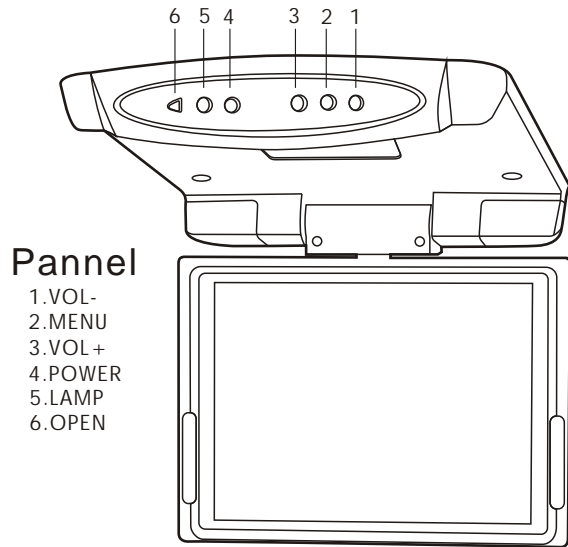

PYLE[®]

PLVWR84IR

WARNING:
DO NOT WATCH MONITOR WHILE
VEHICLE IN MOTION IT CAN
BE HAZARDOUS

WWW.PYLEAUDIO.COM

YOU'RE NOW READY FOR MORE FUN ON THE ROAD THAN EVER BEFORE

Remote control

FEATURES:

- 8.4" ROOF MOUNT TFTLCD MONITOR
- BUILT-IN IR TRANSMITTER
- OSD ON SCREEN DISPLAY
- REMOTE CONTROL
- RESOLUTION:1440X234
- POWER SUPPLY:DC 11V-14V
- SYSTEM:PAL/NTSC
- DIMENSION:8.5 X 8.1 X 1.2(INCH)