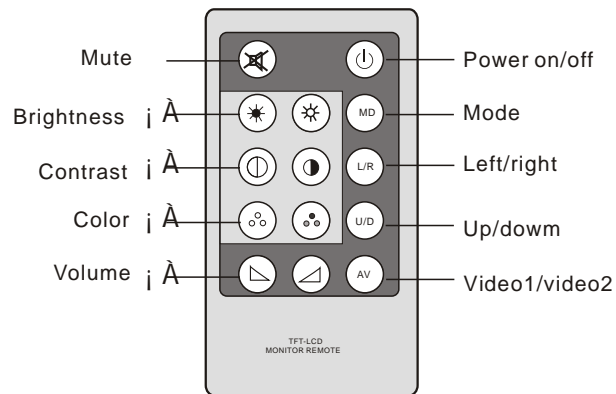

PYLE[®]

PLVWR84IR

WARNING:
DO NOT WATCH MONITOR WHILE
VEHICLE IN MOTION IT CAN
BE HAZARDOUS

WWW.PYLEAUDIO.COM

YOU'RE NOW READY FOR MORE FUN ON THE ROAD THAN EVER BEFORE

Remote control

FEATURES:

- 8.4" ROOF MOUNT TFTLCD MONITOR
- BUILT-IN IR TRANSMITTER
- OSD ON SCREEN DISPLAY
- REMOTE CONTROL
- RESOLUTION:1440X234
- POWER SUPPLY:DC 11V-14V
- SYSTEM:PAL/NTSC
- DIMENSION:8.5 X 8.1 X 1.2(INCH)

Cautions

- Never connect the car adaptor to cigarette lighters for such as trucks or buses which use 24VDC power.
- Do not expose the monitor to high humidity, dust, steam, oily smoke, direct sunlight etc.
- For your safety, turn power OFF when not in use and unplug the adaptor.
- Never attempt your own maintenance. Consult your TV dealer or the company.
- Avoid dropping and strong impact.
- For your safety, the driver should not watch the TV or operate the controls while driving.