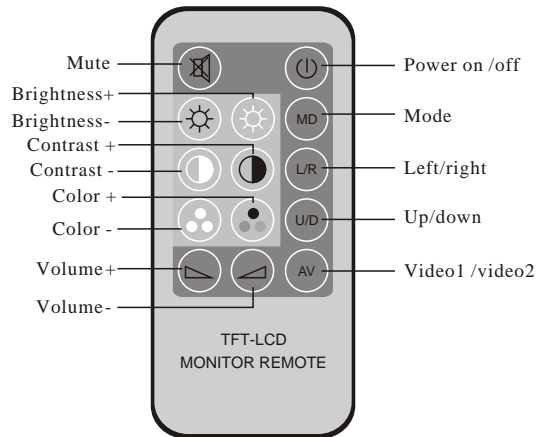

Remote control

Remark:MODE,UP/DOWN,VOLUME,MUTE are not available for this model.

Contents and specifications can be subjected to change without prior notice.

Specifications

Screen Size:	10inch 4:3TFT
System:	PAL/NTSC
Power source/Consumption:	DC12V+/-20%, ≤1250mA
Video Input:	Composition Video signal
Storage Temperature:	-10℃ ~ +85℃
Display Method :	Color LCD
Resolution(HxV):	1024(H) x 768(V)
Back light:	Cold Cathode Filament Tube
Monitor dimension:	286x280x35mm

Cautions

- ※ Never connect the car adaptor to cigarette lighters for such as trucks or buses which use 24V DC power.
- ※ Do not expose the monitor to high humidity,dust,steam, oily smoke,direct sunlight etc.
- ※ For your safety, turn power OFF when not in use and unplug the adaptor.
- ※ Never attempt your own maintenance.Consult your TV dealer or the company.
- ※ Avoid dropping and strong impact.
- ※ For your safety,the driver should not watch the Monitor or operate the controls while driving.

Accessories

- 1xRemote control
- 1xinstruction manual
- 1xMetal Bracket

WARNING:
DO NOT WATCH MONITOR WHILE VEHICLE IN MOTION.
IT CAN BE HAZARDOUS.