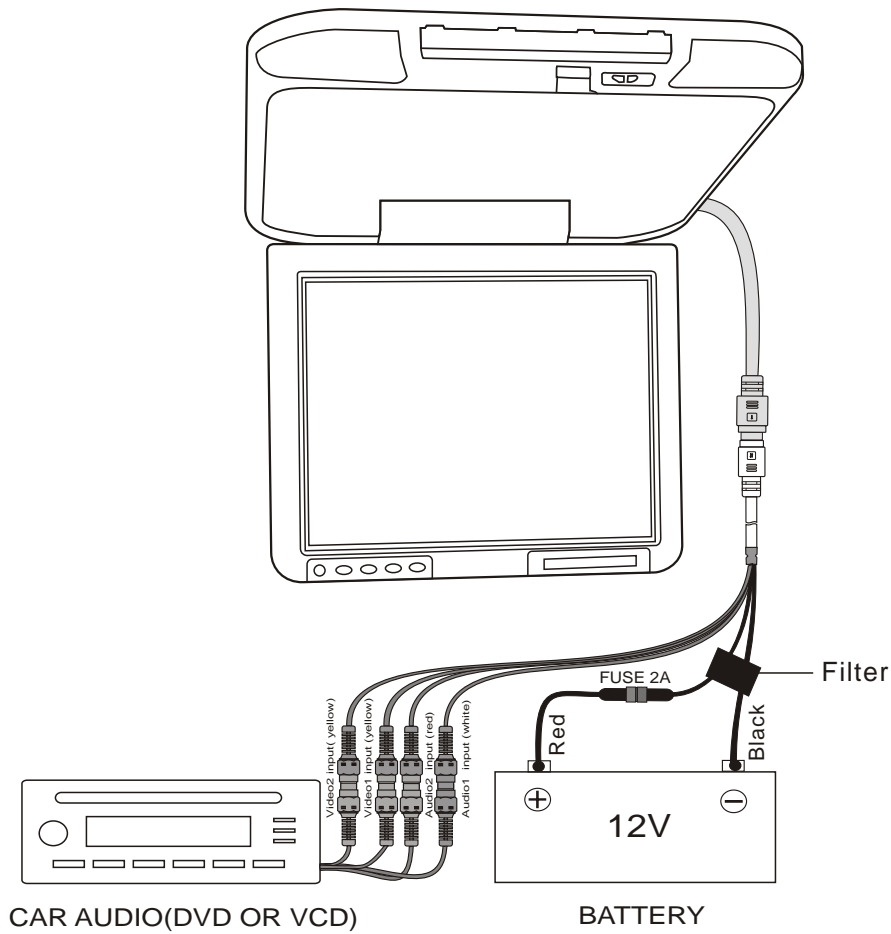

# WIRING DIAGRAM

# PYLE®

10.4" TFT LCD COLOR MONITOR

Instruction Manual

WARNING:  
HAZARD DO NOT OPERATE THIS  
UNIT UNLESS VEHICLE IS PARKED  
IN SAFE AND LEGAL AREA

PLVW1042R

### Panel

- 1.Sensor for remote
- 2. Adjustment (-)
- 3.SEL
- 4.Adjustment (+)
- 5.POWER

### Specifications

Screen Size:	10inch 4:3TFT
System:	PAL/NTSC
Power source/Consumption:	DC12V+/-20%, ≤1250mA
Video Input:	Composition Video signal
Storage Temperature:	-10℃ ~ +85℃
Display Method :	Color LCD
Resolution(HxV):	1024(H) x 768(V)
Back light:	Cold Cathode Filament Tube
Monitor dimension:	286x280x35mm