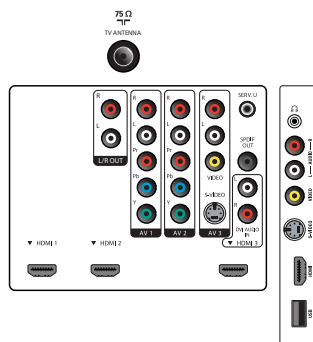

Tuner/Reception/Transmission

- Aerial Input: 75 ohm F-type
- TV system: ATSC, NTSC
- Video Playback: NTSC
- Cable: Unscrambled Digital Cable -QAM
- Tuner bands: Hyperband, S-Channel, UHF, VHF

Connectivity

- AV 1: Audio L/R in, YPbPr
- AV 2: Audio L/R in, YPbPr
- AV 3: Audio L/R in, CVBS in, S-Video in
- HDMI 1: HDMI v1.3
- HDMI 2: HDMI v1.3
- HDMI 3: Analog audio L/R in, HDMI v1.3
- Audio Output - Digital: Coaxial (cinch)
- Other connections: Analog audio Left/Right out
- EasyLink (HDMI-CEC): One touch play, Power status, System info (menu language), Remote control pass-through, System audio control, System standby
- Front / Side connections: HDMI v1.3, S-video in, CVBS in, Audio L/R in, Headphone out, USB

Power

- Ambient temperature: 0 °C to 35 °C
- Mains power: 110-240V, 50-60Hz
- Power consumption: 280 W
- Standby power consumption: < 0.15 W

Dimensions

- Set dimensions in inch (W x H x D): 43.56 x 26.20 x 3.60 inch
- VESA wall mount compatible: 400 x 400 mm
- Set dimensions with stand in inch (W x H x D): 43.56 x 28.24 x 12.17 inch
- Weight incl. Packaging (lb): 62.61
- Product weight (lb): 44.09
- Product weight (+stand) (lb): 53.57 lb
- Box dimensions in inch (W x H x D):

53.11 x 29.37 x 10.47 inch

Accessories

- Included Accessories: Tabletop swivel stand, Power cord, Quick start guide, User Manual, Registration card, Remote Control

Issue date 2009-11-06

Version: 1.8.3

12 NC: 8670 000 53254
UPC: 6 09585 17245 6

© 2009 Koninklijke Philips Electronics N.V.
All Rights reserved.

Specifications are subject to change without notice.
Trademarks are the property of Koninklijke Philips
Electronics N.V. or their respective owners.

www.philips.com