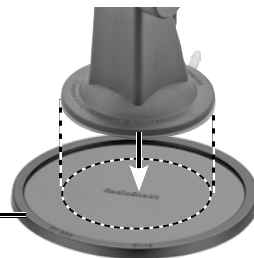

What's Included

Universal GPS Adhesive Mounting Disc
User's Guide

Limited Warranty

This warranty gives you specific legal rights, and you may also have other rights which vary from state to state.

RadioShack Customer Relations
300 RadioShack Circle, Fort Worth, TX 76102

12/99

www.radioshack.com

Protect the environment by recycling used electronics. Go to www.ecyclingcentral.com to find a recycle location near you.