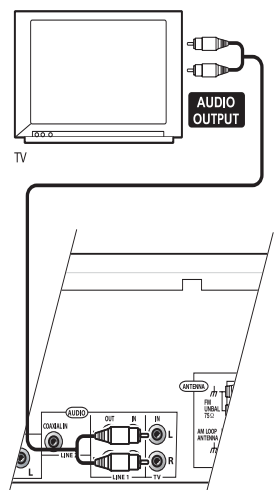

Listening to TV Audio Through the System

Connect a stereo audio cable (not supplied) from the audio outputs of your TV to the **TV IN** jacks on this system.

- Make sure you disconnect power from all components.
- The wireless mode is the default setting.
- Connect each speaker using the color-coded speaker cable. Match them to the colored labels above the speaker terminals.
- Do not connect any of the supplied speakers to any other amplifier. This may result in malfunction or fire.