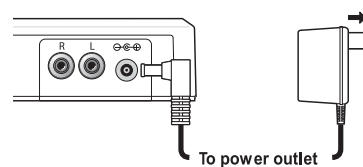

### Placing the Speakers

- Place the center speaker directly above or below the TV so that the sound of the center channel is localized at the TV.
- Try to place all the speakers at an equal distance from the listening position.

### Connecting the Speakers

1. Connect the **WIRELESS (IN)** jack on the transmitter to the **WIRELESS (OUT)** jack on the rear panel of the receiver, using the supplied RCA stereo cord.
2. Connect the supplied AC adapter to the **DC IN** inlet on the rear panel of the unit. Then plug the other end into an AC power outlet.