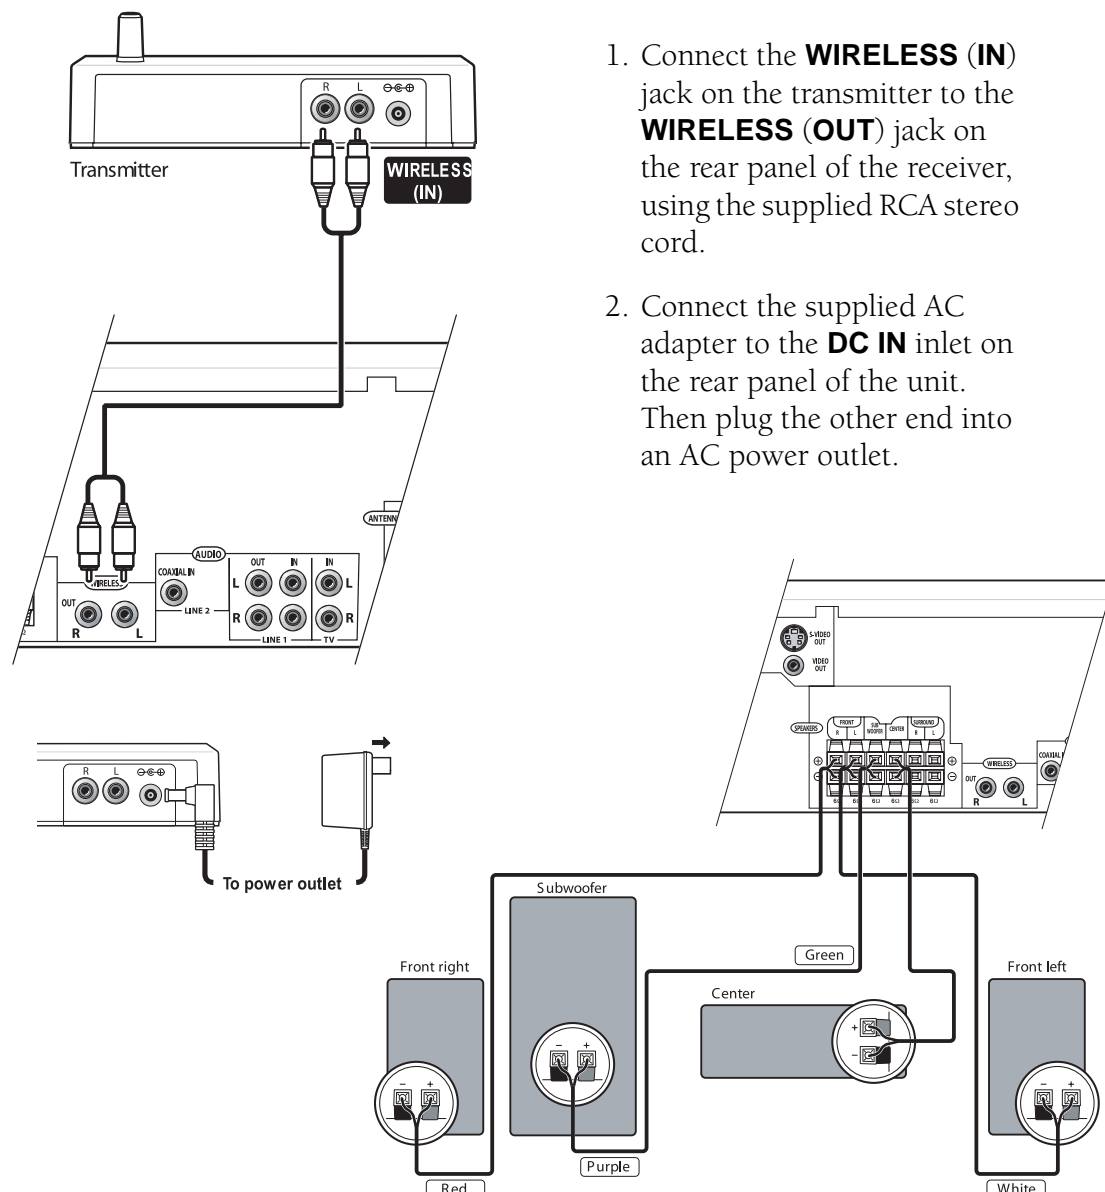

Connecting the Speakers

1. Connect the **WIRELESS (IN)** jack on the transmitter to the **WIRELESS (OUT)** jack on the rear panel of the receiver, using the supplied RCA stereo cord.
2. Connect the supplied AC adapter to the **DC IN** inlet on the rear panel of the unit. Then plug the other end into an AC power outlet.