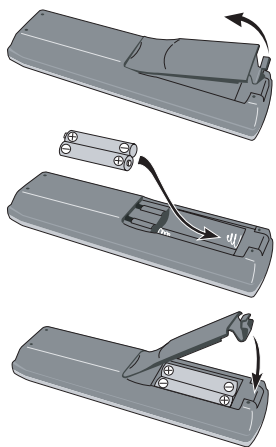

REMOTE CONTROL

Installing Batteries

The remote requires two AA batteries (not supplied).