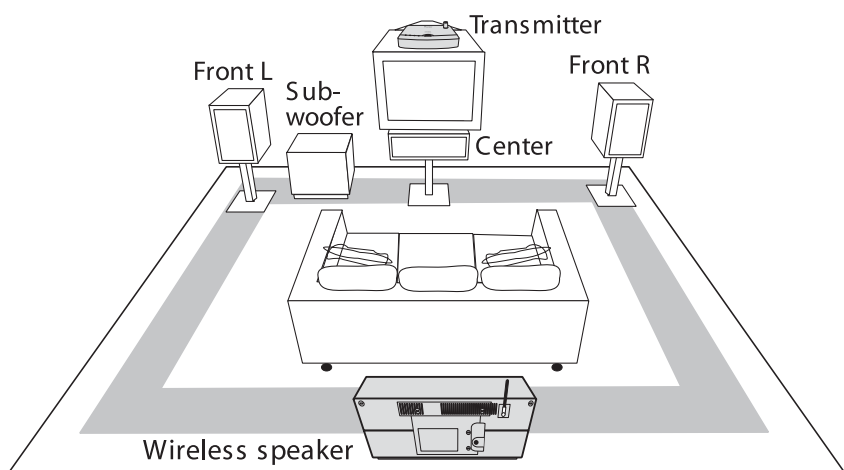

Placing the Speakers

- Place the center speaker directly above or below the TV so that the sound of the center channel is localized at the TV.
- Try to place all the speakers at an equal distance from the listening position.