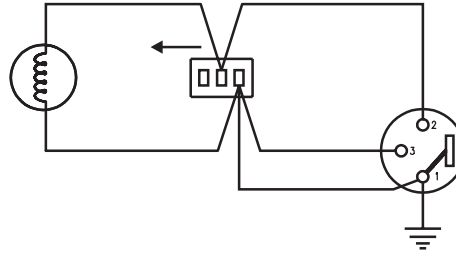

Uni-Directional Dynamic Microphone

OWNER'S MANUAL — Please read before using this equipment.

The RadioShack PRO-302 Unidirectional Dynamic Microphone is a high-quality microphone that provides the performance you need for your PA or recording system. Its directional pickup pattern allows greater distances between the microphone and the sound source, while reducing unwanted sounds and feedback.

Internal Connections

Frequency Response Curve

SPECIFICATIONS

Type	Dynamic
Directivity	Unidirectional
Impedance	500 Ohms
Sensitivity (at 1 kHz)	-75 dB (± 3dB) (0 dB = 1V/Microbar)
Frequency Response	100 – 14,000 Hz
Cable	16.4 Ft. (5 m) Length 7/32 Inch Diameter
Plug	1/4 -Inch (6.35 mm) Diameter Phone Plug at One End XLR Type Connector at the Other End
Case	Zinc
Accessories	Microphone Holder
Weight	7.5 oz (260 g) Excluding Cable