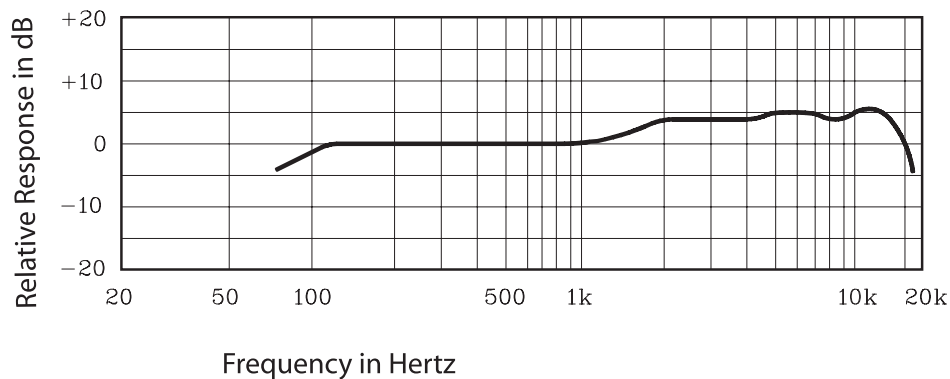

Internal Connections

Frequency Response Curve

SPECIFICATIONS

Type	Dynamic
Directivity	Unidirectional
Impedance	500 Ohms
Sensitivity (at 1 kHz)	-75 dB (± 3dB) (0 dB = 1V/Microbar)
Frequency Response	100 – 14,000 Hz
Cable	16.4 Ft. (5 m) Length 7/32 Inch Diameter
Plug	1/4 -Inch (6.35 mm) Diameter Phone Plug at One End XLR Type Connector at the Other End
Case	Zinc
Accessories	Microphone Holder
Weight	7.5 oz (260 g) Excluding Cable