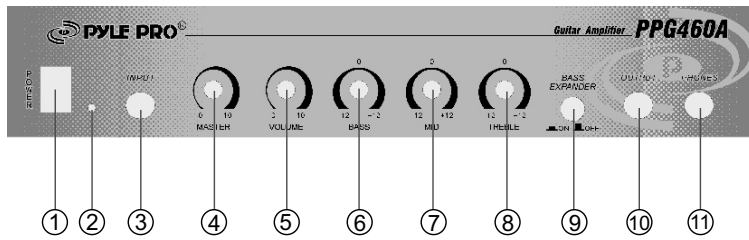

CE

Owner's Manual

www.pyleaudio.com

PPG460A **Guitar Amplifier**

www.pyleaudio.com

- 1) **Power Switch:** Switches amplifier on/off.
- 2) **Power LED:** Illuminates when power is switched on.
- 3) **Input Jack:** Connect your instrument to this jack.
- 4) **Master:** Adjusts overall volume.
- 5) **Volume:** This sets the volume gain level.
- 6) **Bass:** This control adjusts the low frequency level.
- 7) **Mid:** This control adjusts the middle frequency level.
- 8) **Treble:** This control adjusts the high frequency level.
- 9) **Bass Expander:** Toggles an extra bass effect.
- 10) **Output Jack:** Lets you output a line level signal (non-amplified). Internal speaker is not disabled.
- 11) **Phones:** This is your headphone connection. Inserting the headphones disables the internal speaker (great for practicing).

- 1) **Voltage Selector:** AC 110/220 Volt Selectable Switch.
- 2) **Power Cord:** Connect cord to an AC outlet.

Troubleshooting

Distorted Sound:

Check if the amplifier is overdriven. If it is, you will have to turn the level down.