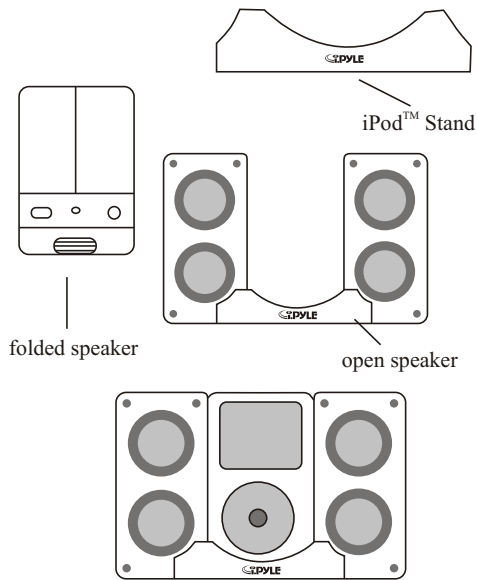

PiP8 layout

Figure 1

PiP8 instructions

1. Open the battery compartment located on the back of the speaker. Insert 6 AA batteries. Note: you may also power the PiP8 using the included AC adapter.
2. For using the PiP8 with your iPod™ simply attach the included stand to the front of the speakers. The stand will snap into the 2 holes on the front of the speaker. (see figure 1)
3. Move the power switch located on the top of the speaker to the "on" position. The LED will confirm the speaker is powered on.
4. Unwrap the speaker cable from the PiP8 and plug it in to your audio device of choice.
5. Always power the speaker "off", when not in use.
6. For protection, store your PiP8 in the included protective carrying case.

The PiP8 provides high quality sound in a compact, foldable design. The PiP8 is fully compatible with iPod™, iPod™ mini, iPod™ shuffle, MP3, CD players and any other audio device with a 3.5mm mini-jack audio output. Take your portable audio devices wherever you go. PiP8 can be powered using the included AC adapter or take it to go using 6 "AA" batteries. PiP8 brings BIG sound in a compact, travel friendly design.