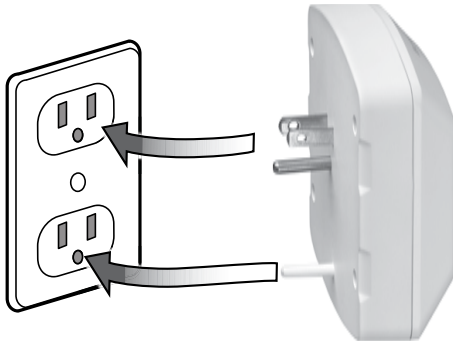

Package Contents

Surge Protector

1 Connect to Wall Outlet

2 Plug in Equipment

PROTECTED WHEN LIT

lights green when the
AC line is protected.

Free Manuals Download Website

<http://myh66.com>