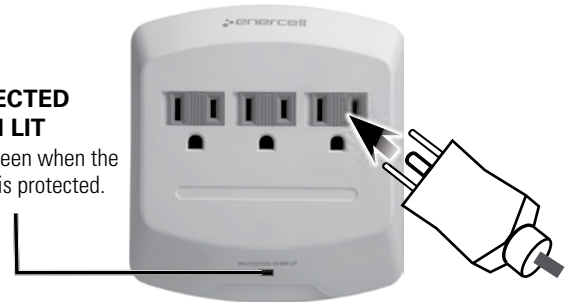

Package Contents

Surge Protector

1 Connect to Wall Outlet

2 Plug in Equipment

PROTECTED WHEN LIT

lights green when the
AC line is protected.

Free Manuals Download Website

<http://myh66.com>