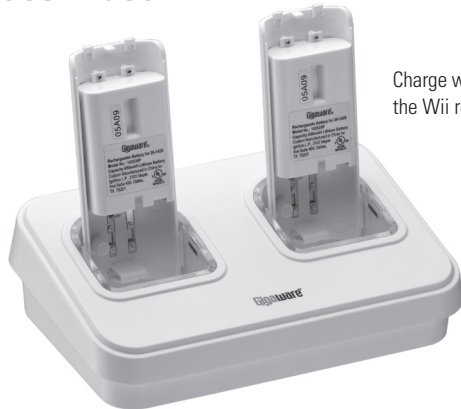

### Package contents

Charger

Battery pack (2)

USB cable

User's Guide

Quick Start

### ② Place in dock

Charge with or without the Wii remote.