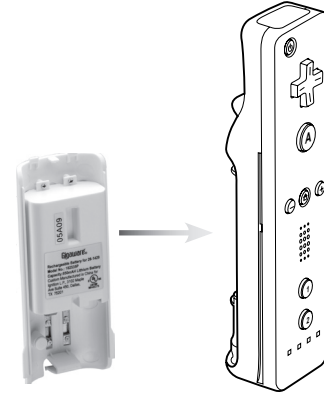

① Replace the original battery pack

③ Connect power