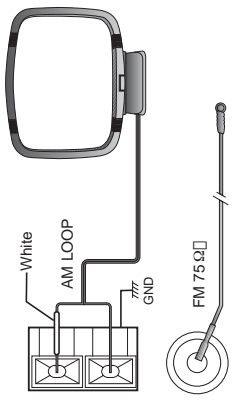

ANTENNA HOOKUP