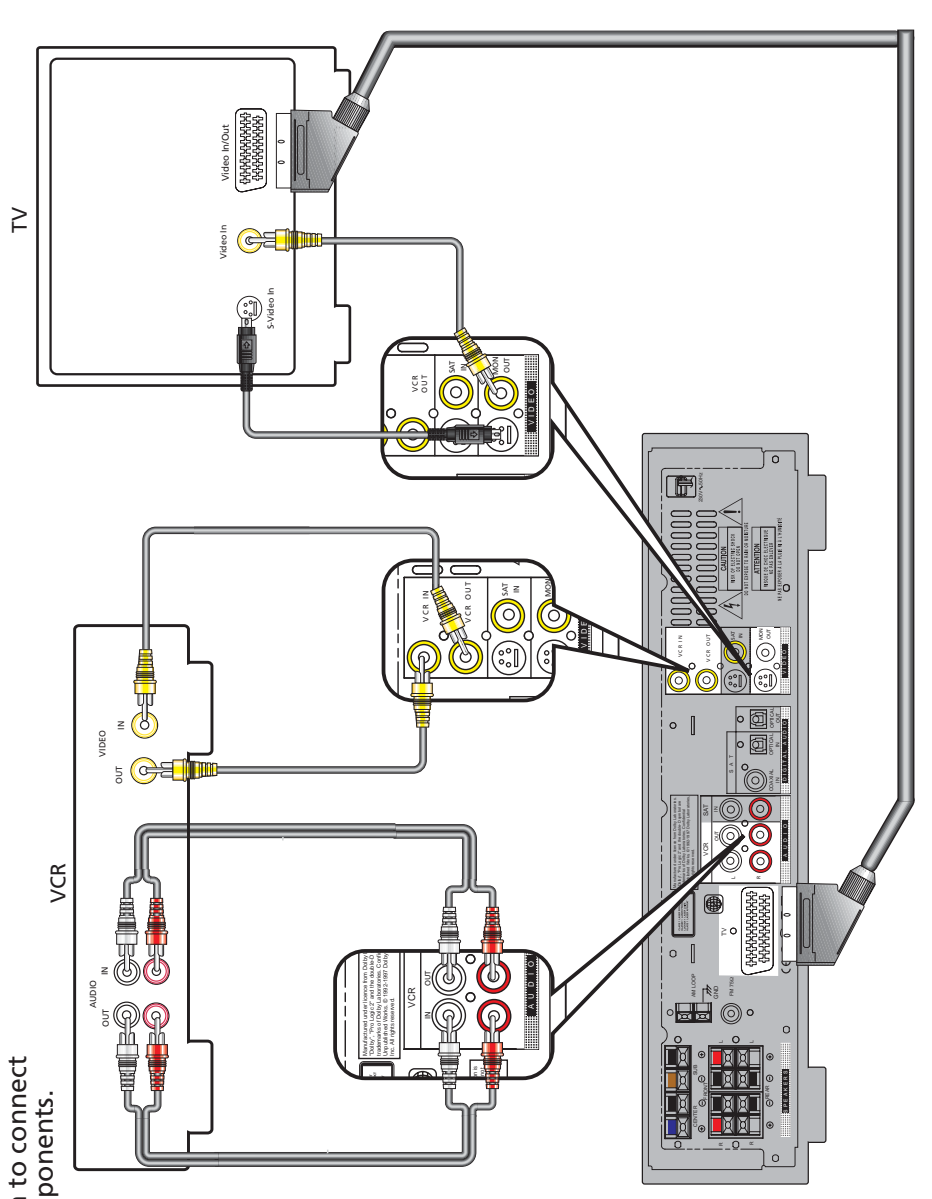

ANTENNA HOOKUP

Antenna and Speaker Wire Connection

Connection: Audio/Video components

Follow the diagram to connect audio or video components.

Connection described below is also applicable for any component having analog output (TV, Cable & Satellite boxes, CD recorder/player.)