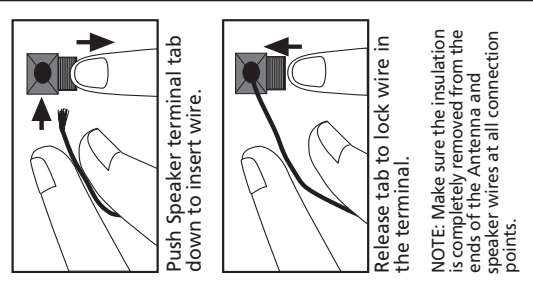

Antenna and Speaker Wire Connection