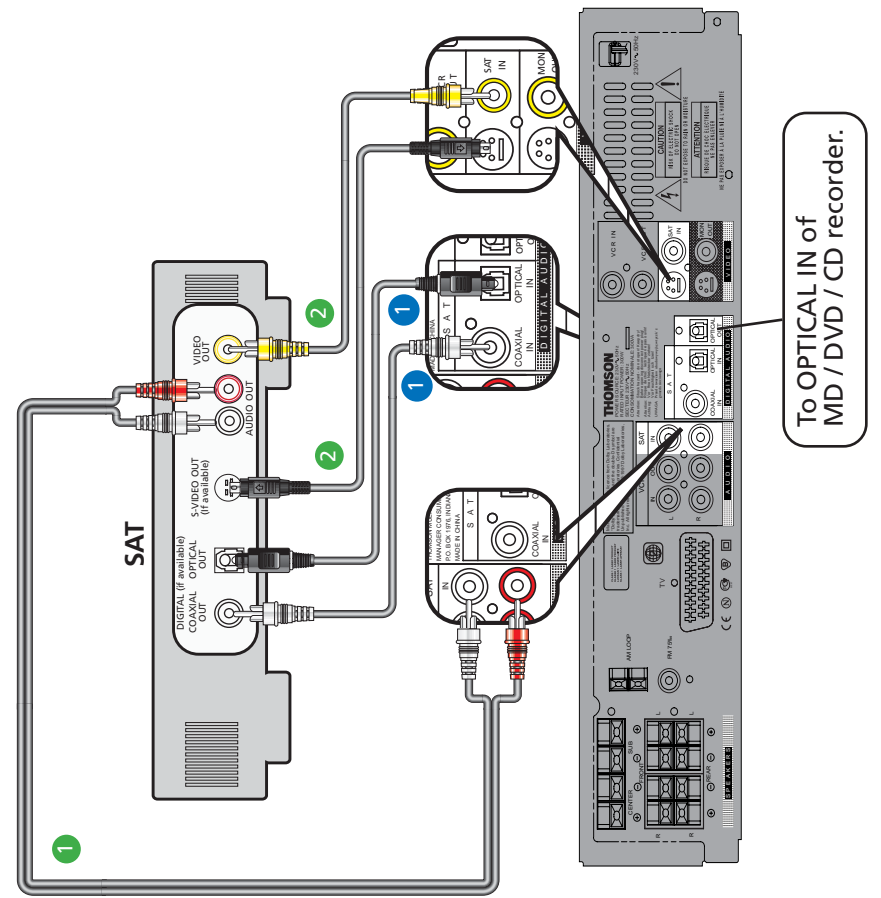

NOTE:

- By default, SAT is set to use analog input.
- After the connections are done, check the receiver and make sure it

is set to the appropriate digital/analog input by pressing the DIGITAL button on the remote control. The input will be displayed after the source name . (SAT/OPTI means SAT uses Optical Input)

Follow the diagram to connect your Satellite box to receiver.

- **A Connecting your Satellite**
- 1 Connect the RCA Audio cable.
- 2 Connect the video cable (composite or s-video)

- **B Digital Connections**
- To receive Dolby Digital format or any digital signal, either a coaxial or optical cable must be connected. Follow the steps below for digital connection.

1. 1 Connect either the COAXIAL or OPTICAL cable (not included)
2. 2 Select SAT
3. 3 Press DIGITAL button several times on the remote control to select the input being used (analog, coaxial, or optical)