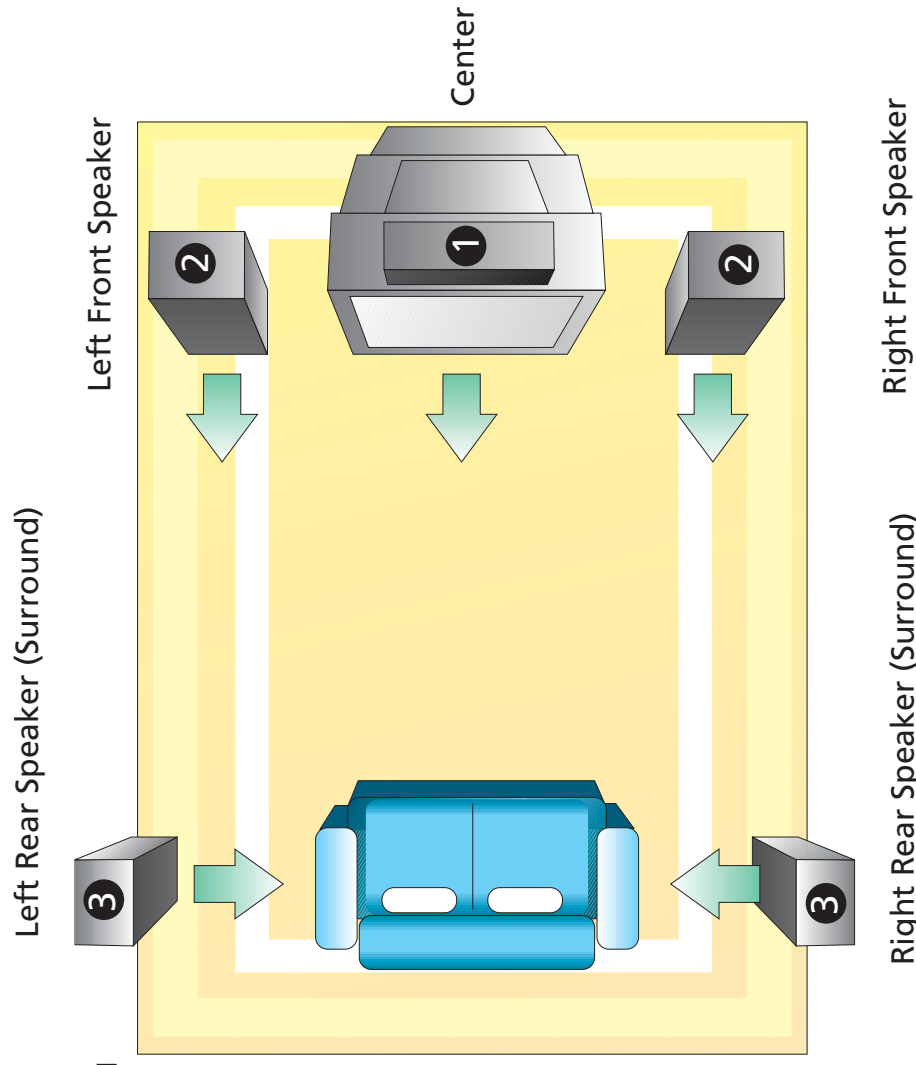

Connection: Speaker Hook-Up Placement

1. **1 Center Speaker:** Positioned on top or below the TV set.
   - **2 Front Speaker:** Positioned on both sides of the TV with equal distances away from the TV.
   - **3 Rear Speaker:** Positioned beside or slightly behind your favorite viewing position. The height should be a little above your ear level.
2. **NOTE:** For effective SURROUND effect, rear speakers need to be located beside or behind your listening position.
3. **Advanced Set Up:** For more details on speaker placement, please refer to the manual chapter "Positioning Your Speaker" (Pg. 7)
4. **Subwoofer:** Positioned anywhere

For optimized performance, please follow the recommendations and illustration.

THOMSON

Quick

Connect Guide

This guide will help you to set up your system through several illustrations.

THOMSON

Thomson multimedia
46/47 quai A. Le Gallo
92648 Boulogne Cedex
FRANCE
RCS nanterre
B 322 019 464
TOCOM 55216410

DPL900VD

EN