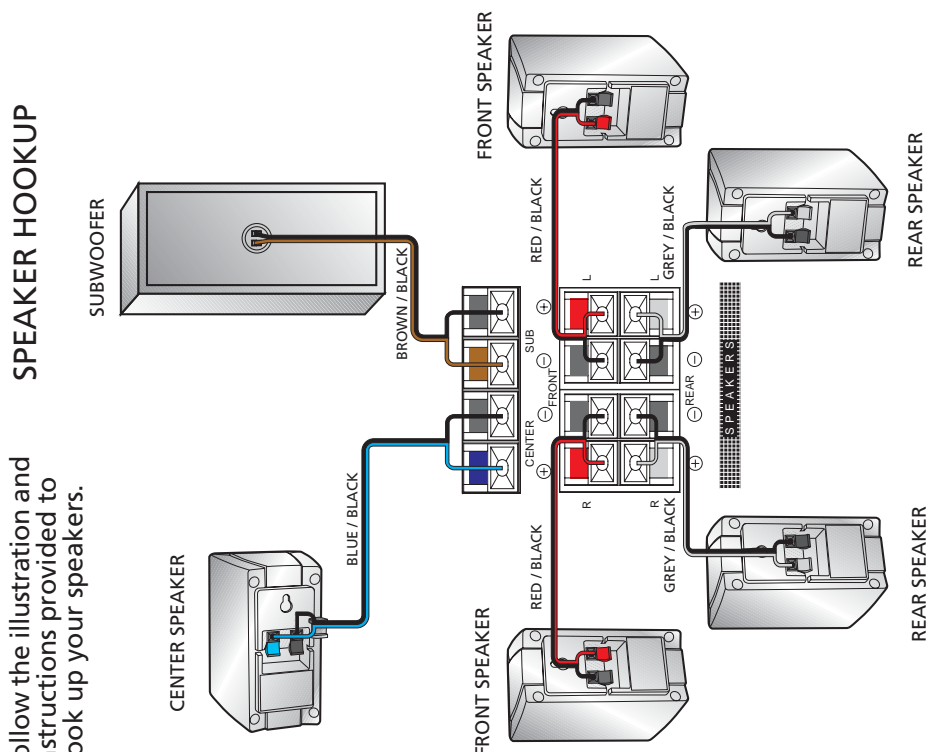

Connection: Speakers and Tuner Antenna

Speakers

- Match the speaker cable color to the speaker/receiver terminals as shown on the illustration.
- Match the speaker to the correct terminal on the receiver (example: left speaker to left speaker terminal on receiver)

NOTE:

- The color of the cable should be the same as that on the terminals.
- Connect the striped color cable to the “-” terminal (both speaker and receiver)

Follow the illustration and instructions provided to hook up your speakers.