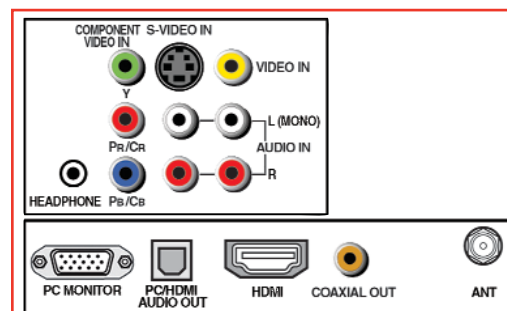

DVD

Playable Disc Types*	DVD/DVD-R/DVD-RW/ CD/CD-R/CD-RW/VCD
DivX®/WMA & MP3 Playback*	✓
Digital Picture Zoom	✓
Fast Scan, Slow-Motion	✓
Multi-Camera Angle Select	✓

*Some DVD-R/DVD-RW and CD-R/CD-RW discs may be incompatible due to laser pick up and disc design. CD-R/CD-RW discs must be recorded using CD-DA method for CD audio playback. The DVD player in this TV may not support some MP3/WMA/JPEG/DivX recordings due to differences in recording formats, disc structure, or condition of the disc (use of CD-RW for MP3 files is not recommended). See owner's manual for more information.

**If you decide to wall mount your Toshiba television, always use a UL Listed wall bracket appropriate for the size and weight of the television.

TERMINALS

Inputs	
HDMI™	1
ColorStream® HD Component	1
S-Video	1
RCA-Video	1 rear
L-R Audio	1 rear
RF	1
PC Input	D-Sub 15 with L/R Audio
Outputs	
Digital Audio Out	1 Coaxial (DVD only)
Headphone Jack	1 (rear)

PRODUCT & PACKAGING

VESA® Mounting Holes**	100 mm
Unit Dimensions with stand (WHD) in.	16.81 x 15.79 x 8.15
Unit Dimensions without stand	16.81 x 14.33 x 2.64
Carton Dimensions	21.97 x 22.24 x 7.13
Unit Weight	12.32 lbs
Carton Weight	16.94 lbs
UPC Code	022265001493

<http://www.tacp.toshiba.com> Customer Solutions: 800.631.3811

© Toshiba America Consumer Products, L.L.C.

82 Totowa Road, Wayne, NJ 07470 (2008). All Rights Reserved (12/0711)

ColorStream is a registered trademark of Toshiba America Consumer Products, L.L.C. VESA is a registered trademark of Video Electronics Standards Association. Dolby and the double-D symbol are registered trademarks of Dolby Laboratories. DTS is a registered trademark and the DTS logos and symbol are trademarks of DTS, Inc. DivX, DivX Certified, and associated logos are trademarks of DivX, Inc. and are used under license. Energy Star is a registered mark owned by the U.S. Government. HDMI, the HDMI logo and High-Definition Multimedia Interface are trademarks or registered trademarks of HDMI Licensing LLC.

Product design and specifications subject to change or modification without notice.