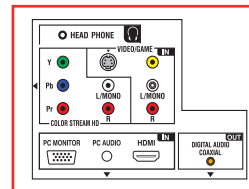

19LV611U

Specifications

TV

Screen Size	18.5" diagonal widescreen TFT LCD
ATSC/NTSC/QAM Digital Tuning	•
Pixel Resolution	1366 x 768
Aspect Ratio	16:9
Brightness	300 cd/m2
Contrast Ratio	1000:1
Comb Filter	•
Viewing Angles H/V	170/160
Response Time	5ms
Cinema Mode	•
3 Mode Picture Size Adjustment	•

AUDIO

Dolby® Digital/DTS® Compatible	•
Bottom Mount Stereo Speakers	•
Bass/Treble Balance	•
Surround Sound	•

CONVENIENCE

Auto Channel Memory	•
Sleep (Off) Timer	•
Closed Caption	•
V-Chip	•
Tri-Lingual Select, Multi-Subtitle Select	•
OSD Language	English/French/Spanish
Channel Label/Video Label w/ direct input selection	•
Remote Control	Unified

DVD

Playable Disc Types¹	DVD/DVD-R/DVD-RW/ CD/CD-R/CD-RW/VCD
DivX® Home Theater Certified¹	•
WMA Playback¹	•
MP3 Playback¹	•
Digital Picture Zoom	•
Fast Scan	•
Slow-Motion	•
Multi-Camera Angle Select	•

TERMINALS

Inputs

HDMI™ Digital Input	1
ColorStream® HD Component Video Input	1
S-Video	1
RCA-Video	1 rear
L-R Audio	1 rear
RF	1
PC Input	D-Sub with L/R Audio

Outputs

Digital Audio Out	1 Coaxial (DVD only)
Headphone Jack	1 (rear)

PRODUCT & PACKAGING

VESA® Mounting Pattern²	100 x 100 mm
Unit Dimensions with stand (WHD) in.	18.74 x 14.33 x 8.15
Unit Dimensions without stand	18.74 x 13.12 x 2.63
Carton Dimensions	22.13 x 21.06 x 7.13
Unit Weight	11.2 lbs
Carton Weight	15.0 lbs
UPC Code	022265002261

¹ Some DVD-R/DVD-RW and CD-R/CD-RW discs may be incompatible due to laser pick up and disc design. CD-R/CD-RW discs must be recorded using CD-DA method for CD audio playback. The DVD player in this TV may not support some MP3/WMA/JPEG/DivX® recordings due to differences in recording formats, disc structure, or condition of the disc (use of CD-RW for MP3 files is not recommended). See owner's manual for more information.

² If you decide to wall mount your Toshiba television, always use a UL Listed wall bracket appropriate for the size and weight of the television.

<http://www.tacp.toshiba.com> Customer Solutions: 800.631.3811

© Toshiba America Consumer Products, L.L.C.

802 Totowa Road, Wayne, NJ 07470 (2009). All Rights Reserved (01/09.3)

ColorStream is a registered trademark of Toshiba America Consumer Products, L.L.C. Dolby and the double-D symbol are registered trademarks of Dolby Laboratories. DTS is a registered trademark & the DTS logos and Symbol are trademarks of DTS, Inc. DivX, DivX Certified, and associated logos are trademarks of DivX, Inc. and are used under license. ENERGY STAR is a registered mark owned by the U.S. Government. HDMI, the HDMI logo and High-Definition Multimedia Interface are trademarks or registered trademarks of HDMI Licensing LLC. VESA is a registered trademark of Video Electronics Standards Association.

Product design and specifications subject to change or modification without notice.