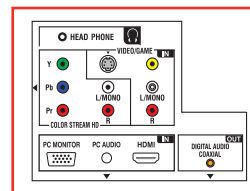

DVD

Playable Disc Types¹	DVD/DVD-R/DVD-RW/ CD/CD-R/CD-RW/VCD
DivX® Home Theater Certified¹	•
WMA Playback¹	•
MP3 Playback¹	•
Digital Picture Zoom	•
Fast Scan	•
Slow-Motion	•
Multi-Camera Angle Select	•

¹Some DVD-R/DVD-RW and CD-R/CD-RW discs may be incompatible due to laser pick up and disc design. CD-R/CD-RW discs must be recorded using CD-DA method for CD audio playback. The DVD player in this TV may not support some MP3/WMA/JPEG/DivX® recordings due to differences in recording formats, disc structure, or condition of the disc (use of CD-RW for MP3 files is not recommended). See owner's manual for more information.

²If you decide to wall mount your Toshiba television, always use a UL Listed wall bracket appropriate for the size and weight of the television.

TERMINALS

Inputs

HDMI™ Digital Input	1
ColorStream® HD Component Video Input	1
S-Video	1
RCA-Video	1 rear
L-R Audio	1 rear
RF	1
PC Input	D-Sub 15

Outputs

Digital Audio Out	1 Coaxial (DVD only)
Headphone Jack	1 (rear)

PRODUCT & PACKAGING

VESA® Mounting Pattern²	100 x 100 mm
Unit Dimensions with stand (WHD) in.	21.65 x 16.03 x 8.15
Unit Dimensions without stand	21.65 x 14.81 x 2.63
Carton Dimensions	24.49 x 22.64 x 7.13
Unit Weight	13.4 lbs
Carton Weight	18.0 lbs
UPC Code	022265002278

<http://www.tacp.toshiba.com> Customer Solutions: 800.631.3811

© Toshiba America Consumer Products, L.L.C.

82 Totowa Road, Wayne, NJ 07470 (2009). All Rights Reserved (01/09.3)

ColorStream is a registered trademark of Toshiba America Consumer Products, L.L.C. Dolby and the double-D symbol are registered trademarks of Dolby Laboratories. DTS is a registered trademark & the DTS logos and Symbol are trademarks of DTS, Inc. DivX, DivX Certified, and associated logos are trademarks of DivX, Inc. and are used under license. ENERGY STAR is a registered mark owned by the U.S. Government. HDMI, the HDMI logo and High-Definition Multimedia Interface are trademarks or registered trademarks of HDMI Licensing LLC. VESA is a registered trademark of Video Electronics Standards Association.

Product design and specifications subject to change or modification without notice.