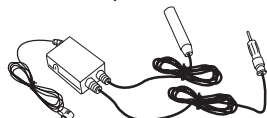

Audiovox XM FM Direct Setup

Your Audiovox XM FM Direct Adapter contains the following components:

Figure 1. Audiovox XM FM Direct Adapter