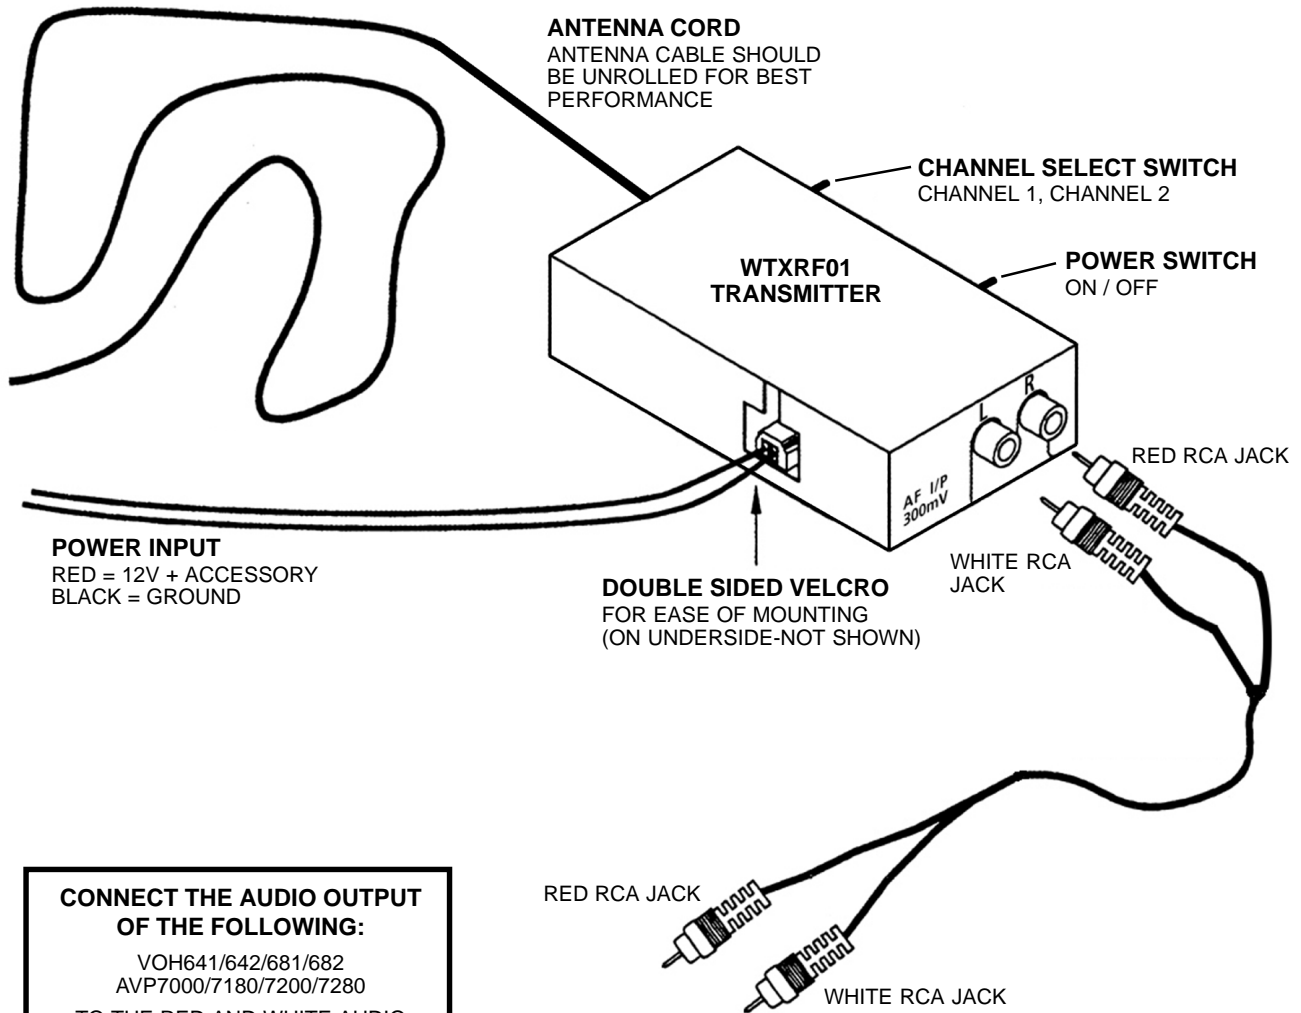

AUDIOWOX®
ELECTRONICS CORP.

Wireless RF Transmitter Installation Sheet

CONNECT THE AUDIO OUTPUT OF THE FOLLOWING:
VOH641/642/681/682
AVP7000/7180/7200/7280
TO THE RED AND WHITE AUDIO INPUTS OF THE TRANSMITTER