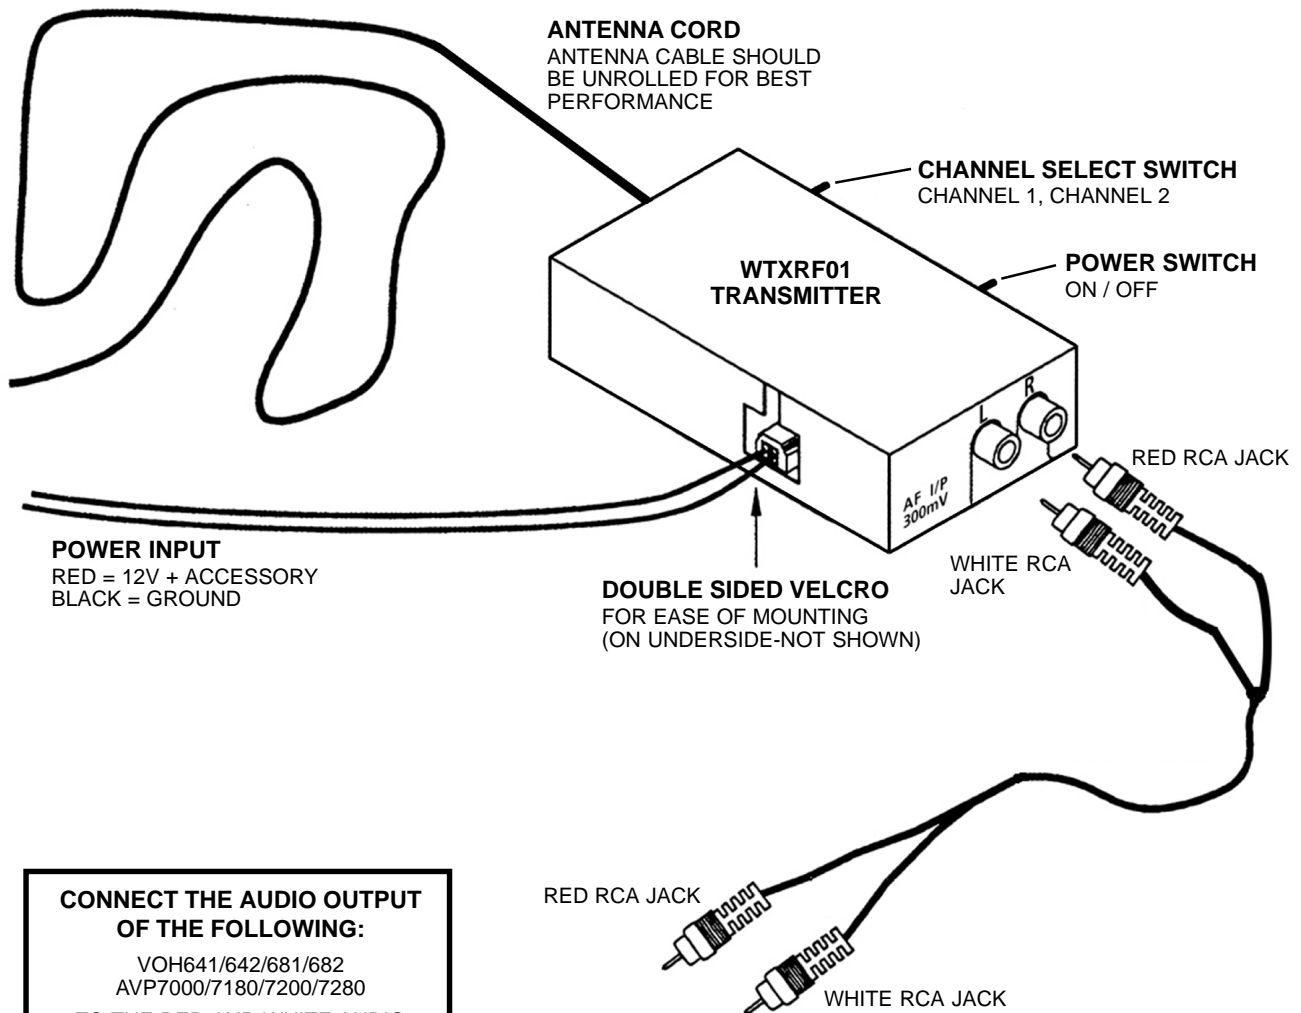

AUDIOWOX[®]
ELECTRONICS CORP.

Wireless RF Transmitter Installation Sheet

CONNECT THE AUDIO OUTPUT OF THE FOLLOWING:
VOH641/642/681/682
AVP7000/7180/7200/7280
TO THE RED AND WHITE AUDIO INPUTS OF THE TRANSMITTER