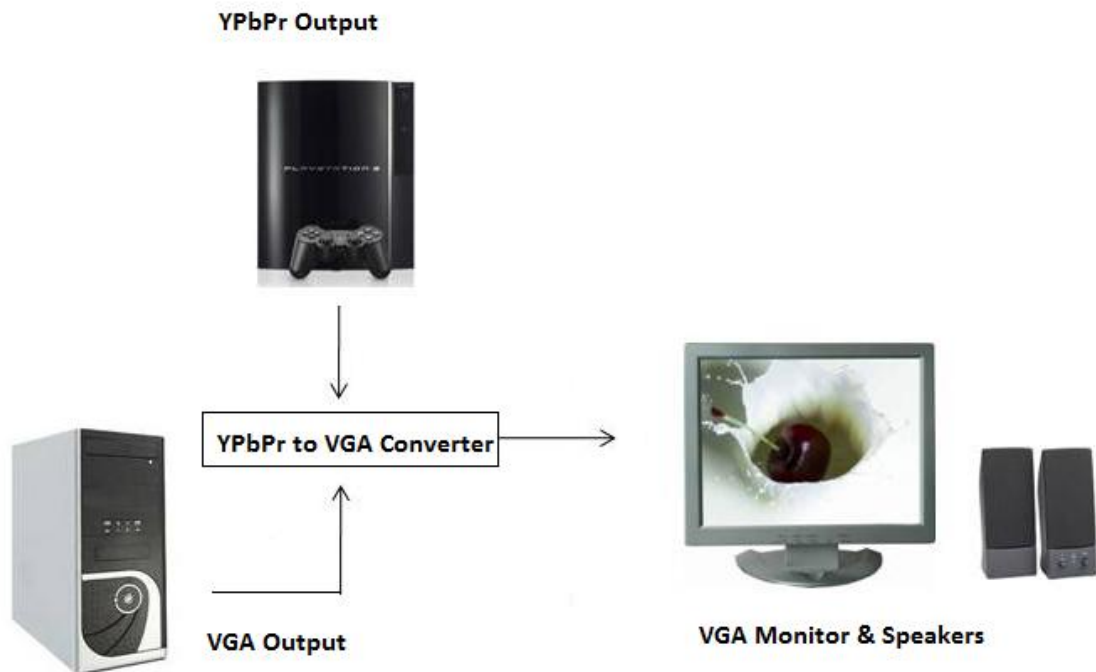

Avenview

YPbPr to VGA Converter/ Switch

Part #:C-COMP-VGA

Description

Avenview C-COMP-VGA YPbPr to VGA Converter/Switch enables you to switch between two YPbPr inputs with Audio sources and displays one of them on a VGA monitor, TV or projector in high resolution. C-COMP-VGA has both VGA and YPbPr inputs and it converts YPbPr input into VGA output. Switching between two adapters is as easy as a push of switch button. This is an ideal solution to view PS3, Wii, XBOX, XBOX 360, DVD Player on a single monitor, TV with VGA only input.

Features

- Automatic conversation between YPbPr and VGA
- Supports VGA resolution of up to UXGA (1600x1200)
- YPbPr supports 480p, 576p, and 720p
- Buffered VGA output for 60m (200 feet) long range transmission
- Supports VGA and Stereo Audio
- Easily switch between two input sources by switch button.
- Compact Size

Package Content

C-COMP-VGA

- YPbPr to VGA Switch x1
- 5V 2A Power Adapter x 1
- User Manual

Specifications

Description	YPbPr to VGA Converter/Switch
Video Bandwidth	400MHz for VGA 70MHz for YPbPr
Input Connectors	1 x VGA, 1 x YPbPr, 2 x Stereo Audio
Output Connectors	1 x VGA, 1 x Audio Out
Maximum Supported Resolution	1600x1200@75Hz
Power Supply	5VDC, 2Amp Adapter
Dimensions (L x W x H)	5" x 3.7" x 1"