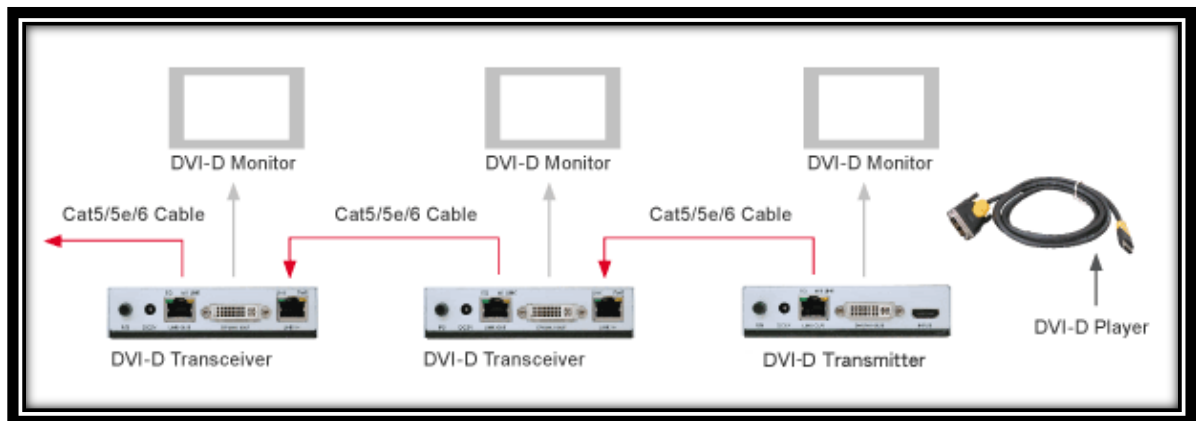

# Description

DVI-C5 series extender system consists of a Transmitter and one or more Transceivers. The system can extend DVI-D signal over Cat 5/5e/5 cable.

By taking advantage of low-cost Cat5/5e/6 FTP cable, the Cat5 DVI-D Extender can simplify installation and save cost. With its unlimited cascading capacity you can extend your digital video displays almost anywhere. To simplify installation the Transmitter and Transceiver units are fitted with a magnetic pad enabling them to be quickly attached to metal surfaces. A screw fixing plate is also included for permanent installations.

## Features

- Unlimited cascading of DVI-D over Cat 5/5e/6 cable
- Transmitter can broadcast DVI-D locally and extend one DVI-D signal over RJ45 interface
- Video Amplifier bandwidth: 1.65GHz
- Maximum distance between Transmitter and Transceiver is determined by display resolution and cable type and quality
  - 80m (275 ft) at 800x600
  - 50m (175 ft) at 1024x768
  - 40m (150 ft) at 1280x1024
- DVI Input/output Connector: DVI-D
- Built-in EQ control to adjust the video quality
- LEDs on Transmitter and Transceiver to indicate DVI signal activity
- Transmitter is equipped with magnetic pad and metal plate for easy installation
- Compact size

### Transmitter DVI-C5-S

- Built-in EQ control to adjust the video quality
- Built-in one RJ45 DVI Output
- Built-in one HDMI input
- Built-in one RJ45 port for system output which can be connected by Cat 5 / 5e / 6 cable and send signal to System Receiver

### Transceiver DVI-C5-R

- Built-in EQ control to adjust the video quality
- Built-in one RJ45 DVI Output
- Built-in one RJ45 port for system output which can be connected by Cat 5 / 5e / 6 cable and send signal to System Receiver