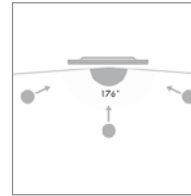

Wide Viewing Angle

– enjoy wider viewing angles. up to 176 degrees off centre