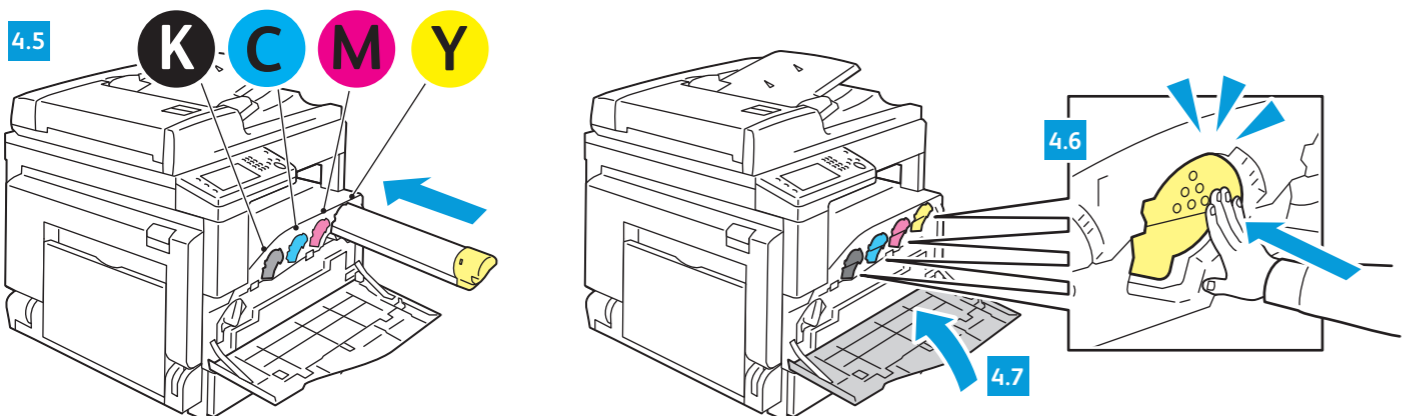

Xerox® DocuCentre® SC2020

Color Multifunction Printer

Installation Guide

1 Select Location

2 Unpack

Model-CPS DA

Lift and move with 4 people

Model-CPS

Lift and move with 3 people

3 Remove Packing Material

4 Install Toner Cartridges

5 Load Paper Tray

6 Connect Power

7 For network setup and driver installation, see User Guide

Free Manuals Download Website

<http://myh66.com>