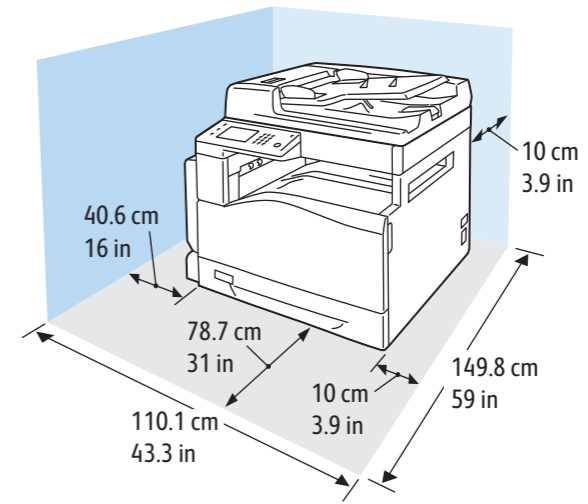

Xerox® DocuCentre® SC2020

Color Multifunction Printer

Installation Guide

1 Select Location

2 Unpack

Model-CPS DA

Lift and move with 4 people

Model-CPS