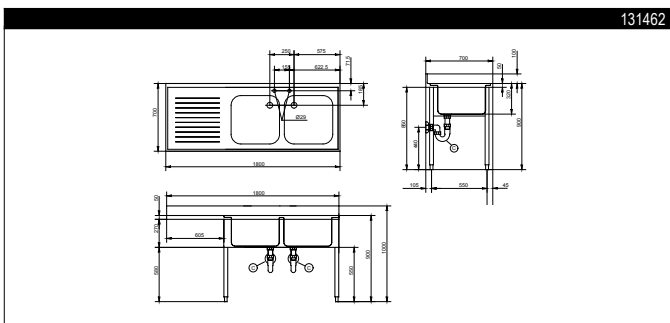

RANGE COMPOSITION

The range consists of 6 sinks, with all-round apron panelling, 1200, 1400, 1800 mm in length, and with two bowls.

LG1826SX-TAP

1200/1800 mm

HD DOUBLE BOWL SINKS ON LEGS **ZANUSSI** PROFESSIONAL

FUNCTIONAL AND CONSTRUCTION FEATURES

- ◆ Worktop in 12/10, 304 AISI stainless steel, 50 mm in thickness and with overflow rim along the top; the worktop has welded corners.
- ◆ Sink bowl in 304 AISI stainless steel.
- ◆ The bowls are seam welded and polished, the base is inclined towards the drain outlets. All bowls are supplied as standard with an overflow pipe and a drain hole.
- ◆ Rear splashback with 10 mm rounded corner, 100 mm in height and 13 mm deep.
- ◆ Round section legs and 50 mm Dia.

height-adjustable (-60 +10 mm) feet in 304 AISI stainless steel to guarantee perfect alignment with other food preparation equipment. For an easy installation legs are mounted (in case of external pipes or other connections) at 80 mm from the edge of table top; all-round apron panelling in 304 AISI stainless steel.

TECHNICAL DATA						
CHARACTERISTICS	MODELS					
	LG1225 131448	LG1426 131451	LG1826DX 131454	LG1826SX 131455	LR2D 131463	LR2S 131462
External dimensions - mm						
width	1200	1400	1800	1800	1800	1800
depth	700	700	700	700	700	700
height	900	900	900	900	900	900
Worktop thickness - mm	50	50	50	50	50	50
Upstand dimensions - mm						
height	100	100	100	100	100	100
depth	13	13	13	13	13	13
radius	R=10	R=10	R=10	R=10	R=10	R=10
Bowls - n.	2	2	2	2	2	2
Bowl dimensions (wxdxh) - mm	500x500xH300	600x500xH300	500x500xH300	500x500xH300	500x500xH300	500x500xH300
Net weight - kg.	42	46	51	51	80	80
Drainer position			Right	Left	Right	Left