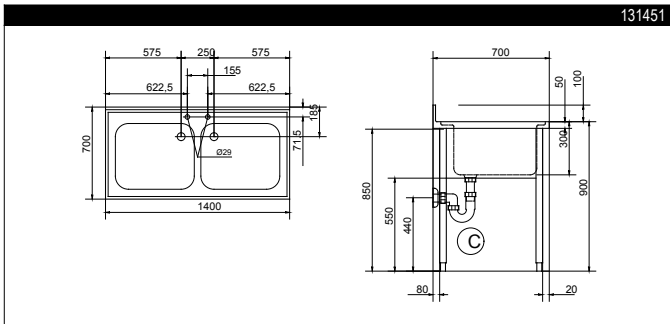

RANGE COMPOSITION

The range consists of 6 sinks, with all-round apron panelling, 1200, 1400, 1800 mm in length, and with two bowls.

LG1826SX-TAP

1200/1800 mm

HD DOUBLE BOWL SINKS ON LEGS **ZANUSSI** PROFESSIONAL

FUNCTIONAL AND CONSTRUCTION FEATURES

- ◆ Worktop in 12/10, 304 AISI stainless steel, 50 mm in thickness and with overflow rim along the top; the worktop has welded corners.
- ◆ Sink bowl in 304 AISI stainless steel.
- ◆ The bowls are seam welded and polished, the base is inclined towards the drain outlets. All bowls are supplied as standard with an overflow pipe and a drain hole.
- ◆ Rear splashback with 10 mm rounded corner, 100 mm in height and 13 mm deep.
- ◆ Round section legs and 50 mm Dia.

height-adjustable (-60 +10 mm) feet in 304 AISI stainless steel to guarantee perfect alignment with other food preparation equipment. For an easy installation legs are mounted (in case of external pipes or other connections) at 80 mm from the edge of table top; all-round apron panelling in 304 AISI stainless steel.

TECHNICAL DATA						
CHARACTERISTICS	MODELS					
	LG1225 131448	LG1426 131451	LG1826DX 131454	LG1826SX 131455	LR2D 131463	LR2S 131462
External dimensions - mm						
width	1200	1400	1800	1800	1800	1800
depth	700	700	700	700	700	700
height	900	900	900	900	900	900
Worktop thickness - mm	50	50	50	50	50	50
Upstand dimensions - mm						
height	100	100	100	100	100	100
depth	13	13	13	13	13	13
radius	R=10	R=10	R=10	R=10	R=10	R=10
Bowls - n.	2	2	2	2	2	2
Bowl dimensions (wxdxh) - mm	500x500xH300	600x500xH300	500x500xH300	500x500xH300	500x500xH300	500x500xH300
Net weight - kg.	42	46	51	51	80	80
Drainer position			Right	Left	Right	Left