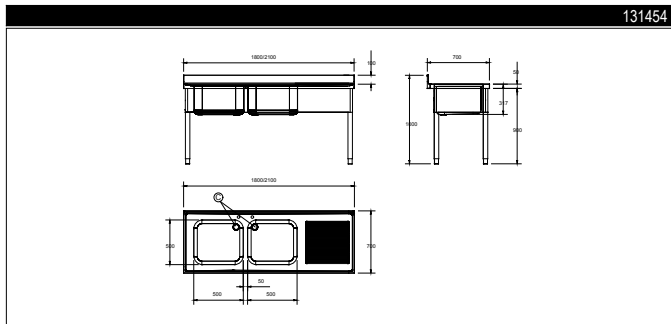

RANGE COMPOSITION

The range consists of 6 sinks, with all-round apron panelling, 1200, 1400, 1800 mm in length, and with two bowls.

LG1826SX-TAP

1200/1800 mm

HD DOUBLE BOWL SINKS ON LEGS **ZANUSSI** PROFESSIONAL

FUNCTIONAL AND CONSTRUCTION FEATURES

- ◆ Worktop in 12/10, 304 AISI stainless steel, 50 mm in thickness and with overflow rim along the top; the worktop has welded corners.
- ◆ Sink bowl in 304 AISI stainless steel.
- ◆ The bowls are seam welded and polished, the base is inclined towards the drain outlets. All bowls are supplied as standard with an overflow pipe and a drain hole.
- ◆ Rear splashback with 10 mm rounded corner, 100 mm in height and 13 mm deep.
- ◆ Round section legs and 50 mm Dia.

height-adjustable (-60 +10 mm) feet in 304 AISI stainless steel to guarantee perfect alignment with other food preparation equipment. For an easy installation legs are mounted (in case of external pipes or other connections) at 80 mm from the edge of table top; all-round apron panelling in 304 AISI stainless steel.

TECHNICAL DATA						
CHARACTERISTICS	MODELS					
	LG1225 131448	LG1426 131451	LG1826DX 131454	LG1826SX 131455	LR2D 131463	LR2S 131462
External dimensions - mm						
width	1200	1400	1800	1800	1800	1800
depth	700	700	700	700	700	700
height	900	900	900	900	900	900
Worktop thickness - mm	50	50	50	50	50	50
Upstand dimensions - mm						
height	100	100	100	100	100	100
depth	13	13	13	13	13	13
radius	R=10	R=10	R=10	R=10	R=10	R=10
Bowls - n.	2	2	2	2	2	2
Bowl dimensions (wxdxh) - mm	500x500xH300	600x500xH300	500x500xH300	500x500xH300	500x500xH300	500x500xH300
Net weight - kg.	42	46	51	51	80	80
Drainer position			Right	Left	Right	Left