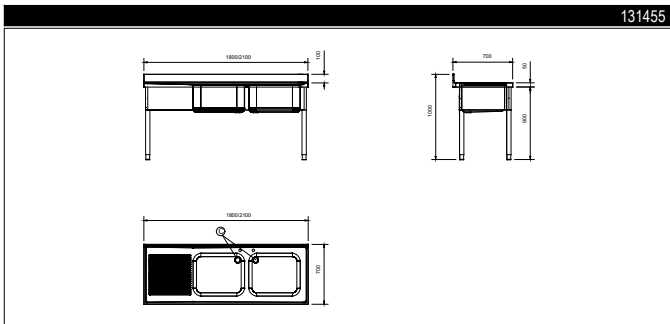

RANGE COMPOSITION

The range consists of 6 sinks, with all-round apron panelling, 1200, 1400, 1800 mm in length, and with two bowls.

LG1826SX-TAP

1200/1800 mm

HD DOUBLE BOWL SINKS ON LEGS **ZANUSSI** PROFESSIONAL

FUNCTIONAL AND CONSTRUCTION FEATURES

- ◆ Worktop in 12/10, 304 AISI stainless steel, 50 mm in thickness and with overflow rim along the top; the worktop has welded corners.
- ◆ Sink bowl in 304 AISI stainless steel.
- ◆ The bowls are seam welded and polished, the base is inclined towards the drain outlets. All bowls are supplied as standard with an overflow pipe and a drain hole.
- ◆ Rear splashback with 10 mm rounded corner, 100 mm in height and 13 mm deep.
- ◆ Round section legs and 50 mm Dia.

height-adjustable (-60 +10 mm) feet in 304 AISI stainless steel to guarantee perfect alignment with other food preparation equipment. For an easy installation legs are mounted (in case of external pipes or other connections) at 80 mm from the edge of table top; all-round apron panelling in 304 AISI stainless steel.

TECHNICAL DATA						
CHARACTERISTICS	MODELS					
	LG1225 131448	LG1426 131451	LG1826DX 131454	LG1826SX 131455	LR2D 131463	LR2S 131462
External dimensions - mm						
width	1200	1400	1800	1800	1800	1800
depth	700	700	700	700	700	700
height	900	900	900	900	900	900
Worktop thickness - mm	50	50	50	50	50	50
Upstand dimensions - mm						
height	100	100	100	100	100	100
depth	13	13	13	13	13	13
radius	R=10	R=10	R=10	R=10	R=10	R=10
Bowls - n.	2	2	2	2	2	2
Bowl dimensions (wxdxh) - mm	500x500xH300	600x500xH300	500x500xH300	500x500xH300	500x500xH300	500x500xH300
Net weight - kg.	42	46	51	51	80	80
Drainer position			Right	Left	Right	Left