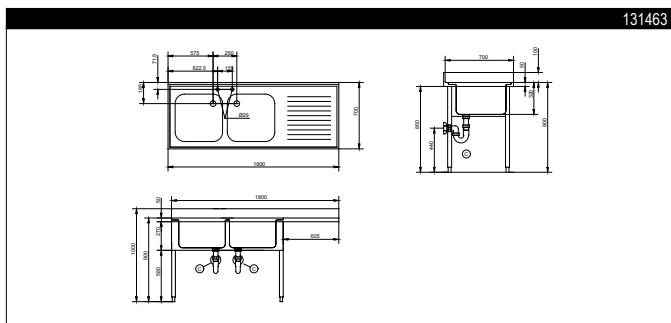

RANGE COMPOSITION

The range consists of 6 sinks, with all-round apron panelling, 1200, 1400, 1800 mm in length, and with two bowls.

LG1826SX-TAP

1200/1800 mm

HD DOUBLE BOWL SINKS ON LEGS **ZANUSSI** PROFESSIONAL

FUNCTIONAL AND CONSTRUCTION FEATURES

- ◆ Worktop in 12/10, 304 AISI stainless steel, 50 mm in thickness and with overflow rim along the top; the worktop has welded corners.
- ◆ Sink bowl in 304 AISI stainless steel.
- ◆ The bowls are seam welded and polished, the base is inclined towards the drain outlets. All bowls are supplied as standard with an overflow pipe and a drain hole.
- ◆ Rear splashback with 10 mm rounded corner, 100 mm in height and 13 mm deep.
- ◆ Round section legs and 50 mm Dia.

height-adjustable (-60 +10 mm) feet in 304 AISI stainless steel to guarantee perfect alignment with other food preparation equipment. For an easy installation legs are mounted (in case of external pipes or other connections) at 80 mm from the edge of table top; all-round apron panelling in 304 AISI stainless steel.

TECHNICAL DATA						
CHARACTERISTICS	MODELS					
	LG1225 131448	LG1426 131451	LG1826DX 131454	LG1826SX 131455	LR2D 131463	LR2S 131462
External dimensions - mm						
width	1200	1400	1800	1800	1800	1800
depth	700	700	700	700	700	700
height	900	900	900	900	900	900
Worktop thickness - mm	50	50	50	50	50	50
Upstand dimensions - mm						
height	100	100	100	100	100	100
depth	13	13	13	13	13	13
radius	R=10	R=10	R=10	R=10	R=10	R=10
Bowls - n.	2	2	2	2	2	2
Bowl dimensions (wxdxh) - mm	500x500xH300	600x500xH300	500x500xH300	500x500xH300	500x500xH300	500x500xH300
Net weight - kg.	42	46	51	51	80	80
Drainer position			Right	Left	Right	Left