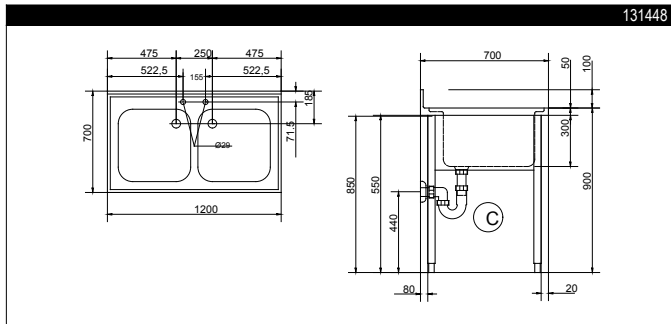

RANGE COMPOSITION

The range consists of 6 sinks, with all-round apron panelling, 1200, 1400, 1800 mm in length, and with two bowls.

LG1826SX-TAP

1200/1800 mm

HD DOUBLE BOWL SINKS ON LEGS **ZANUSSI** PROFESSIONAL

FUNCTIONAL AND CONSTRUCTION FEATURES

- ◆ Worktop in 12/10, 304 AISI stainless steel, 50 mm in thickness and with overflow rim along the top; the worktop has welded corners.
- ◆ Sink bowl in 304 AISI stainless steel.
- ◆ The bowls are seam welded and polished, the base is inclined towards the drain outlets. All bowls are supplied as standard with an overflow pipe and a drain hole.
- ◆ Rear splashback with 10 mm rounded corner, 100 mm in height and 13 mm deep.
- ◆ Round section legs and 50 mm Dia.

height-adjustable (-60 +10 mm) feet in 304 AISI stainless steel to guarantee perfect alignment with other food preparation equipment. For an easy installation legs are mounted (in case of external pipes or other connections) at 80 mm from the edge of table top; all-round apron panelling in 304 AISI stainless steel.

TECHNICAL DATA						
CHARACTERISTICS	MODELS					
	LG1225 131448	LG1426 131451	LG1826DX 131454	LG1826SX 131455	LR2D 131463	LR2S 131462
External dimensions - mm						
width	1200	1400	1800	1800	1800	1800
depth	700	700	700	700	700	700
height	900	900	900	900	900	900
Worktop thickness - mm	50	50	50	50	50	50
Upstand dimensions - mm						
height	100	100	100	100	100	100
depth	13	13	13	13	13	13
radius	R=10	R=10	R=10	R=10	R=10	R=10
Bowls - n.	2	2	2	2	2	2
Bowl dimensions (wxdxh) - mm	500x500xH300	600x500xH300	500x500xH300	500x500xH300	500x500xH300	500x500xH300
Net weight - kg.	42	46	51	51	80	80
Drainer position			Right	Left	Right	Left