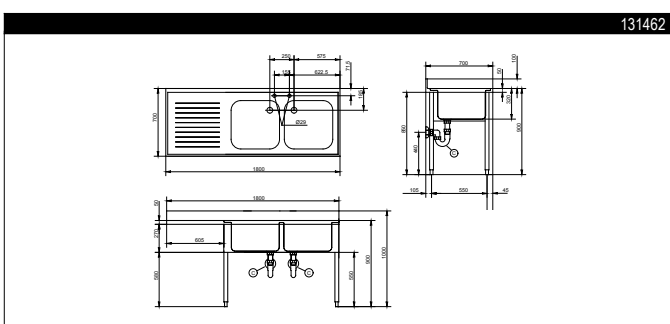

RANGE COMPOSITION

The range consists of 6 sinks, with all-round apron panelling, 1200, 1400, 1800 mm in length, and with two bowls.

LG1826SX-TAP

1200/1800 mm

HD DOUBLE BOWL SINKS ON LEGS **ZANUSSI** PROFESSIONAL

FUNCTIONAL AND CONSTRUCTION FEATURES

- ◆ Worktop in 12/10, 304 AISI stainless steel, 50 mm in thickness and with overflow rim along the top; the worktop has welded corners.
- ◆ Sink bowl in 304 AISI stainless steel.
- ◆ The bowls are seam welded and polished, the base is inclined towards the drain outlets. All bowls are supplied as standard with an overflow pipe and a drain hole.
- ◆ Rear splashback with 10 mm rounded corner, 100 mm in height and 13 mm deep.
- ◆ Round section legs and 50 mm Dia.

height-adjustable (-60 +10 mm) feet in 304 AISI stainless steel to guarantee perfect alignment with other food preparation equipment. For an easy installation legs are mounted (in case of external pipes or other connections) at 80 mm from the edge of table top; all-round apron panelling in 304 AISI stainless steel.

TECHNICAL DATA						
CHARACTERISTICS	MODELS					
	LG1225 131448	LG1426 131451	LG1826DX 131454	LG1826SX 131455	LR2D 131463	LR2S 131462
External dimensions - mm						
width	1200	1400	1800	1800	1800	1800
depth	700	700	700	700	700	700
height	900	900	900	900	900	900
Worktop thickness - mm	50	50	50	50	50	50
Upstand dimensions - mm						
height	100	100	100	100	100	100
depth	13	13	13	13	13	13
radius	R=10	R=10	R=10	R=10	R=10	R=10
Bowls - n.	2	2	2	2	2	2
Bowl dimensions (wxdxh) - mm	500x500xH300	600x500xH300	500x500xH300	500x500xH300	500x500xH300	500x500xH300
Net weight - kg.	42	46	51	51	80	80
Drainer position			Right	Left	Right	Left