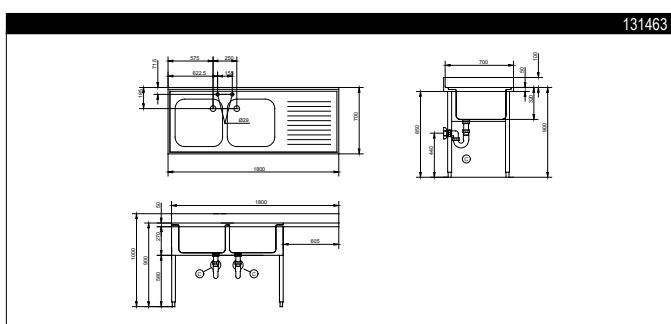

RANGE COMPOSITION

The range consists of 6 sinks, with all-round apron panelling, 1200, 1400, 1800 mm in length, and with two bowls.

LG1826SX-TAP

1200/1800 mm

HD DOUBLE BOWL SINKS ON LEGS **ZANUSSI** PROFESSIONAL

FUNCTIONAL AND CONSTRUCTION FEATURES

- ◆ Worktop in 12/10, 304 AISI stainless steel, 50 mm in thickness and with overflow rim along the top; the worktop has welded corners.
- ◆ Sink bowl in 304 AISI stainless steel.
- ◆ The bowls are seam welded and polished, the base is inclined towards the drain outlets. All bowls are supplied as standard with an overflow pipe and a drain hole.
- ◆ Rear splashback with 10 mm rounded corner, 100 mm in height and 13 mm deep.
- ◆ Round section legs and 50 mm Dia.

height-adjustable (-60 +10 mm) feet in 304 AISI stainless steel to guarantee perfect alignment with other food preparation equipment. For an easy installation legs are mounted (in case of external pipes or other connections) at 80 mm from the edge of table top; all-round apron panelling in 304 AISI stainless steel.

TECHNICAL DATA						
CHARACTERISTICS	MODELS					
	LG1225 131448	LG1426 131451	LG1826DX 131454	LG1826SX 131455	LR2D 131463	LR2S 131462
External dimensions - mm						
width	1200	1400	1800	1800	1800	1800
depth	700	700	700	700	700	700
height	900	900	900	900	900	900
Worktop thickness - mm	50	50	50	50	50	50
Upstand dimensions - mm						
height	100	100	100	100	100	100
depth	13	13	13	13	13	13
radius	R=10	R=10	R=10	R=10	R=10	R=10
Bowls - n.	2	2	2	2	2	2
Bowl dimensions (wxdxh) - mm	500x500xH300	600x500xH300	500x500xH300	500x500xH300	500x500xH300	500x500xH300
Net weight - kg.	42	46	51	51	80	80
Drainer position			Right	Left	Right	Left