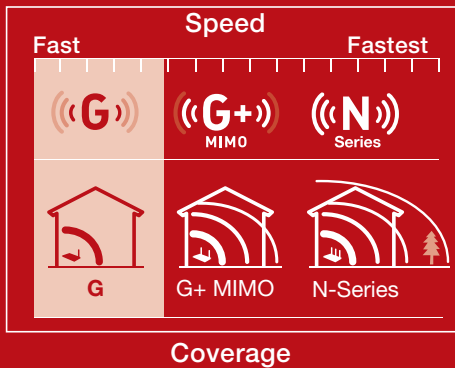

BELKIN®

Wireless 802.11g All-In-One Print Server

Check out our other 802.11g networking solutions

Connect and share your all-in-one printer with a wireless network

The Belkin Wireless 802.11g All-In-One Print Server lets you easily add an all-in-one printer to your wireless or wired network. It features 802.11g technology that makes sending print jobs faster than ever, and includes a memory buffer that handles your graphic jobs effortlessly.

The print server is so easy to install that you'll be printing in minutes. Simply connect the print server to your Belkin Wireless Router and run the Belkin Easy Installation CD. Next, attach your USB printer to the Print Server and load the printer drivers onto your computer. You are now free to print, scan, fax and read memory card media* wirelessly from around the home or office.

The print server also works flawlessly with wired networks through its integrated Ethernet port.

Compatible with most USB, network-ready printers, the Wireless 802.11g All-In-One Print Server from Belkin delivers even your most data-intensive print jobs with maximum speed and reliability.

- Supports multifunction-printer features such as printing, scanning and faxing
- Eliminates the need for a dedicated PC for printing
- Works with USB 2.0 and USB 1.1 printers
- Compatible with 802.11b and 802.11g
- Manufacturer's Lifetime Warranty

What is Wireless G?

Wireless G, or 802.11g, refers to the wireless networking standard that transfers data at up to 54Mbps using the 2.4GHz band. It offers an ideal solution for small homes that require a flexible way to download music from the Internet, share photos, and enjoy gaming online without wired connections between computers.

*If your all-in-one device has a card-reader slot.

BELKIN®

www.belkin.com/anz

Belkin Ltd.
+61 (0) 2 4350 4600
Tuggerah, Australia

Belkin Ltd.
+44 (0) 1933 35 2000
Rushden, United Kingdom

Belkin Corporation
310-898-1100
Los Angeles, CA 90220, USA