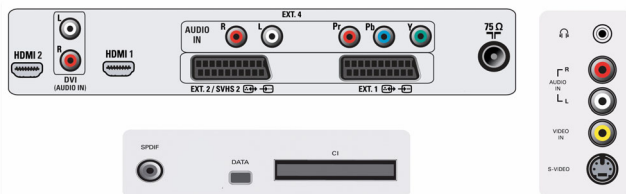

Tuner/Reception/Transmission

- **Tuner bands:** Hyperband, S-Channel, UHF, VHF
- **TV system:** PAL B/G, PAL D/K, SECAM B/G, SECAM D/K, SECAM L/L'
- **Video Playback:** NTSC, PAL, SECAM
- **Aerial Input:** 75 ohm coaxial (IEC75)
- **Tuner Display:** PLL
- **Number of Preset Channels:** 100
- **DVB:** DVB Terrestrial *

Connectivity

- **Ext 1 Scart:** Audio L/R, CVBS in/out, RGB
- **Ext 2 Scart:** CVBS in/out, S-video in, Audio L/R, RGB out
- **Other connections:** Common Interface, S/PDIF out (coaxial)
- **Front / Side connections:** CVBS in, Headphone out, S-video in, Audio L/R in
- **Ext 4:** YPbPr
- **Ext 5:** HDMI
- **Ext 6:** HDMI
- **Number of Scarts:** 2

Power

- **Power consumption:** 125w W
- **Standby power consumption:** < 1 W
- **Ambient temperature:** 5 °C to 40 °C
- **Mains power:** AC 220 - 240 V +/- 10%
- **Power supply:** AC 90-240

Dimensions

- **Product weight:** 18.9 kg
- **Weight incl. Packaging:** 22 kg
- **Dimensions (with base) (W x H x D):** 924 x 550 x 222 mm
- **Color cabinet:** Black
- **Box dimensions (W x H x D):** 1000 x 690 x 240 mm
- **Set dimensions (W x H x D):** 924 x 507 x 119 mm
- **VESA wall mount compatible:** 200,100 mm

Accessories

- **Included Accessories:** Power cord, Quick start guide, Registration card, Remote Control, User Manual, Batteries for remote control, Table top stand, Warranty certificate
- **Optional accessories:** Floor stand

Loudspeakers

- **Built-in speakers:** 2

Stereo system					Transmission system					
2CS DK	NICAM DK	2CS BG	NICAM I	NICAM LL'	PAL BG	PAL D/K	PAL I	SECAM BG	SECAM DK	SECAM LL'
•	•	•	•	•	•	•	•	•	•	•

Date of issue 2006-08-24

Version: 1.0

12 NC: 8670 000 24472
EAN: 87 10895 99560 3

Specifications are subject to change without notice.
Trademarks are the property of Koninklijke Philips Electronics N.V. or their respective owners.
© 2006 Koninklijke Philips Electronics N.V.
All Rights reserved.
www.philips.com