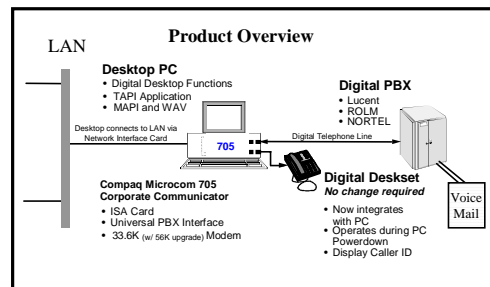

STANDARD FEATURES

Overview

The Compaq Microcom 705 Corporate Communicator gives the user phone, fax, and remote/Internet access via a personal computer and existing corporate (digital) phone lines. Compaq provides this Desktop Computer Telephony Integration (CTI) through a plug-and-play ISA card with a Universal PBX I/F, a digital 56K modem, and multi-functional CTI software.

From a PC, a user can make and accept phone calls with caller ID recognition, send and receive faxes, and place calls. This is an advantage for executives and salespeople, workers in call centers and service departments, anyone who makes a high volume of telephone calls, and anyone who wants to view notes about that caller when talking with him or her.

Data communications on any of the top three PBX¹ systems, Lucent, Nortel, and Siemens/Rolm, is made possible through an integrated 33.6/56Kb/s modem². Usability is enhanced by Windows 95 plug-and-play compatibility, call control functionality, desktop fax and data capability, caller ID with address book integration, and remote administrative control. The advantages for the corporate IS manager are in reducing the number and cost of unmanaged, analog telephone lines in use for individual FAX/modems, and in establishing control over those devices from an administrative console via the network.

PERFORMANCE

Universal PBX Interface

Allows compatibility with the proprietary digital telephone interfaces in the most widely used PBXs. For most corporate users, one product – the Compaq Microcom 705 Corporate Communicator – will support all offices – corporate and field – even if they all have different PBXs. No second (analog) PBX line required to enable the digital modem.

Integrated digital 33.6Kb/s Modem upgradable to 56k (K56flex)³

High speed enables fast access to the Internet and fast data and graphics downloads⁴. Modem firmware is flash-downloadable for easy upgrade to K56flex, to be released soon via the Compaq website.

Data Security Restrictions

IS Manager has power to enable/disable individual features – such as incoming modem (data) calls, outgoing FAX, etc. – via password-protected modifications to any individual user's modem profile. This is done by toggling the capabilities in the unit's DSP, which locks out intrusion via "back doors" but still allows the IS Manager to add the features back as needed.

Call Control Functions

The user can answer, transfer, hold, and conference telephone calls from a PC user interface.

Desktop Fax and Data Calls

No Extra Phone Lines required

The user can send and receive faxes and data via the PC without investing in a separate analog line.

Caller ID with address book Integration

When a call comes in, notes about the caller pop up on the computer screen from the user's address book (included). Calls and faxes can also be placed and logged from within the Address Book.

Remote/Local Security & Administrative Control

A network administrator can remotely configure and access users' phone and modem capabilities with data files via the Microsoft Systems Manager Server (MS SMS).

Plug-and-Play

The Compaq Microcom 705 Corporate Communicator is Microsoft Windows 95 compatible, and loads with a familiar wizard interface that provides automatic hardware recognition and appropriate driver upload upon installation of the card.

Warranty

Five-year limited warranty⁵