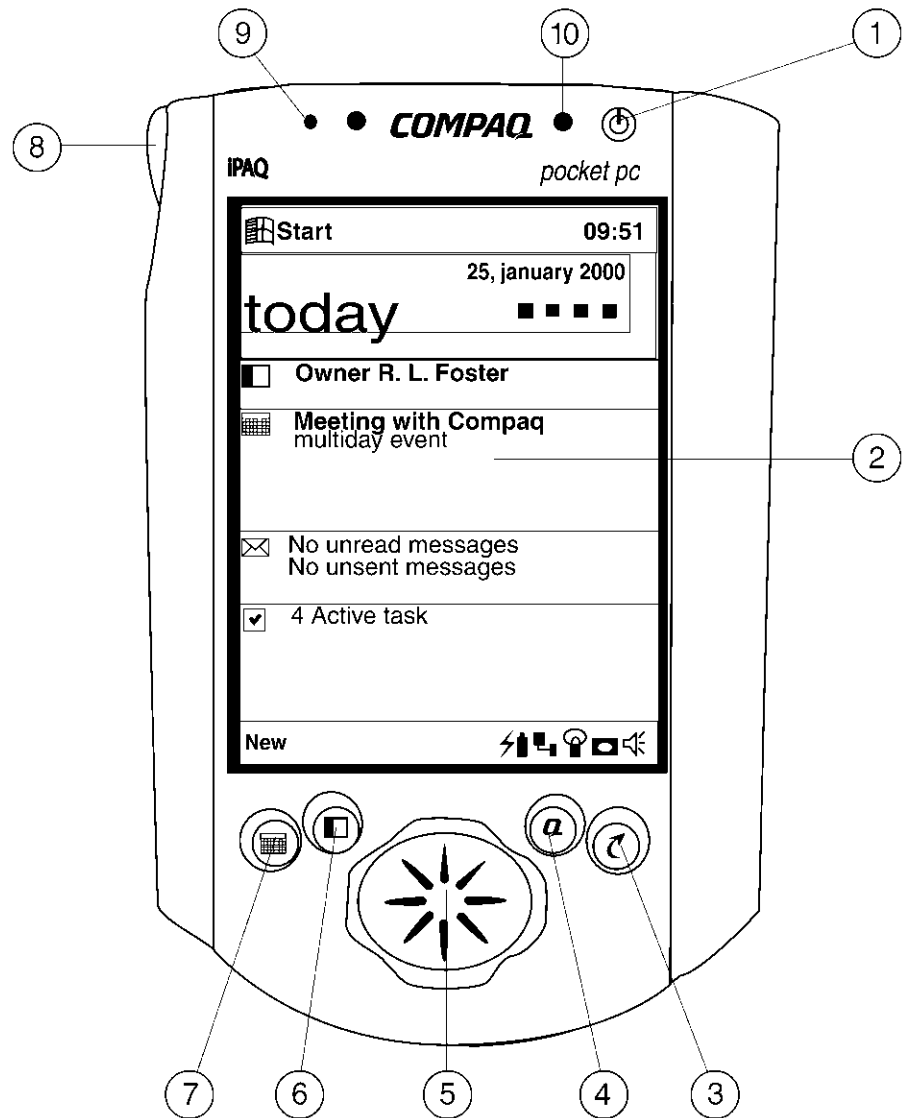

Overview

At A Glance

Compaq iPAQ Pocket PC H3100 Series is a monochrome device. It offers all the features of the color iPAQ Pocket PC H3600 Series, at a very competitive price.

Easy expansion and customization through Compaq Expansion Pack System

- Thin, lightweight design with backlit monochrome screen
- Audio record and playback – Audio programs from the Web, MP3 music, or voice notations
- Rechargeable battery that gives up to 14 hours of battery life
- Protected by Compaq Services, including a one-year limited warranty – Certain restrictions and exclusions apply. Consult the Compaq Customer Support Center for details.