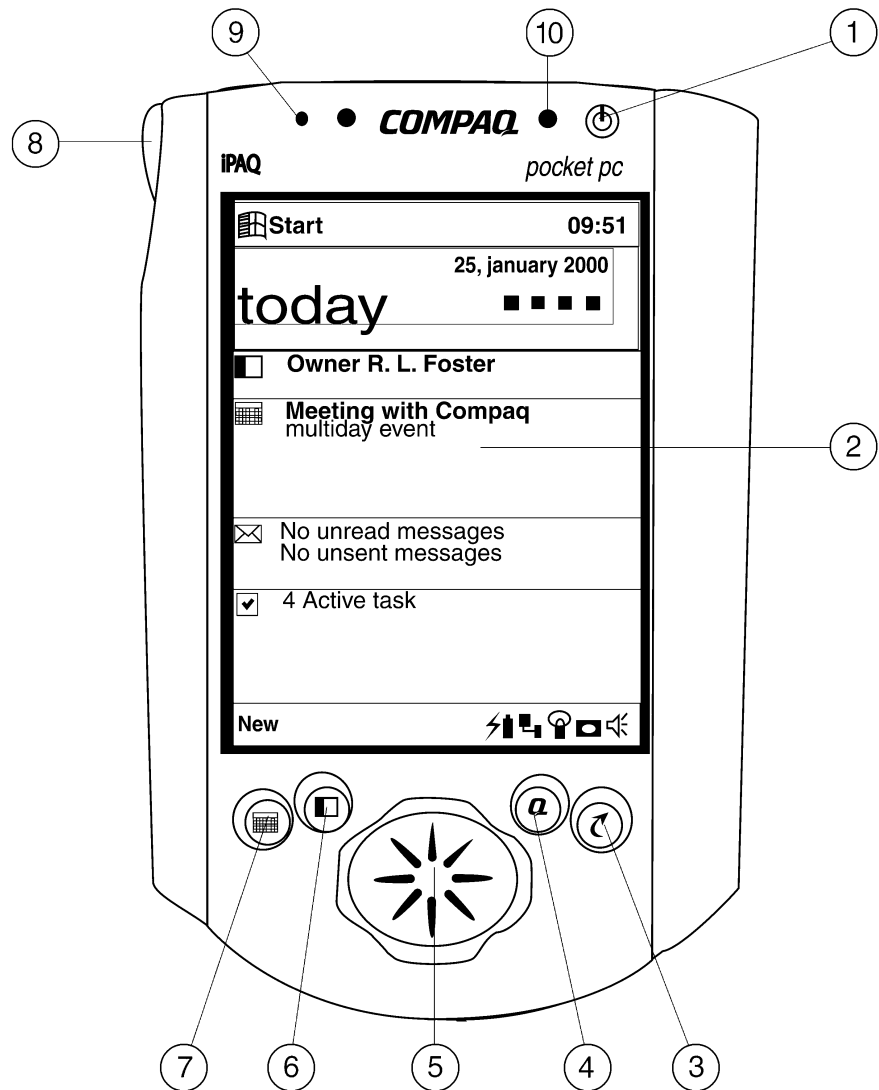

Overview

AT A GLANCE

Compaq iPAQ Pocket PC H3150 is a monochrome device. It offers all the features of the color iPAQ Pocket PC H3650, at a very competitive price.

Easy expansion and customization through Compaq Expansion Pack System

- Thin, lightweight design with backlit monochrome screen
- Audio record and playback – Audio programs from the web, MP3 music, or voice notations
- Rechargeable battery that gives up to 14 hours of battery life
- Protected by Compaq Services, including a one-year limited warranty — Certain restrictions and exclusions apply. Consult the Compaq Customer Support Center for details.

1. Instant on/off and Back Light Button	7. Calendar Button
2. Display	8. Voice Recorder Button
3. QStart Button	9. Microphone
4. Qmenu Button	10. Alarm/Charge Indicator Light
5. Speaker and 5-way joystick	
6. Contacts Button