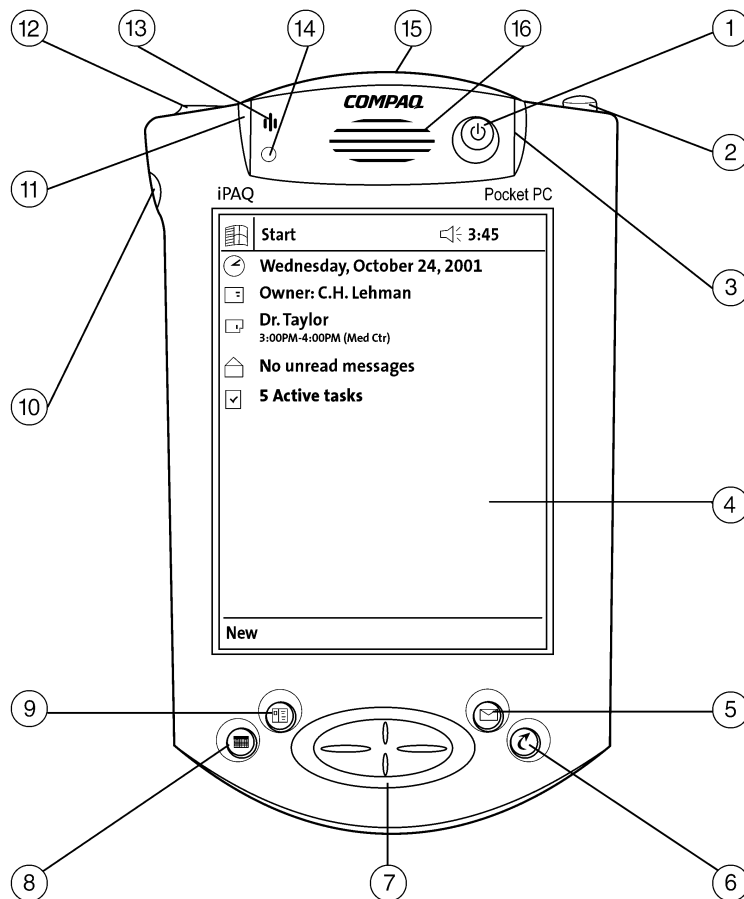

### Overview

#### At A Glance

- Ultra thin and stylish profile (small form factor)
- Easy expansion and customization through Compaq Expansion Pack System
- 64K Color Reflective TFT display
- iPAQ File Store flash memory file storage manager
- SD (Secure Digital) card slot
- Integrated Bluetooth to link wirelessly with nearby Bluetooth devices (Bluetooth models only)
- 206 MHz Intel StrongARM processor
- Base Memory up to 64MB
- Microsoft Pocket PC 2002