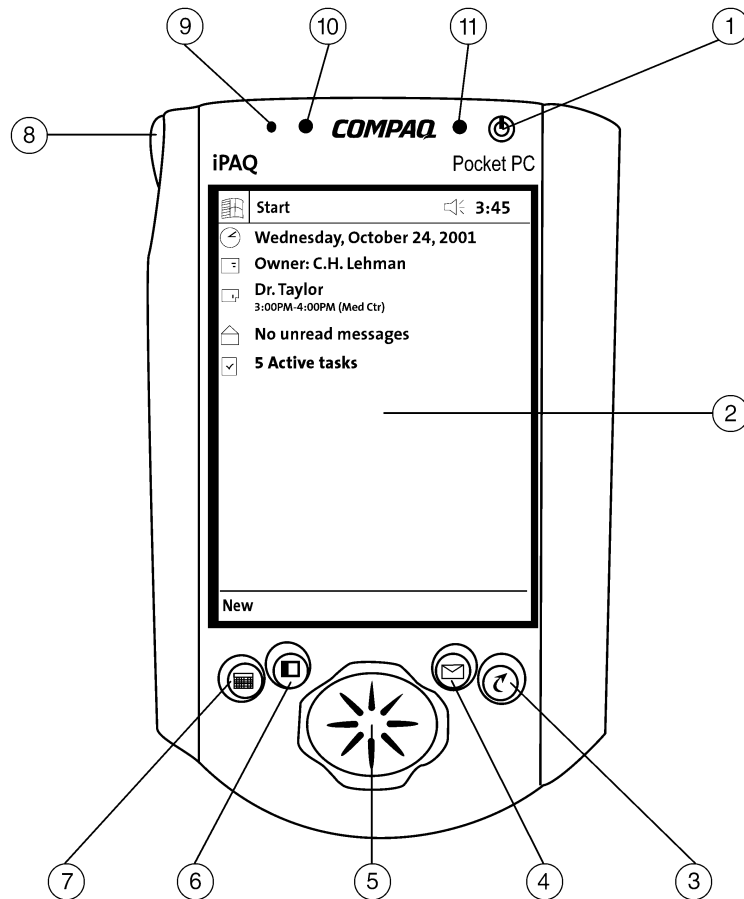

Overview

At A Glance

- Thin, lightweight, design with brilliant colour screen.
- Easy expansion and customization through Compaq Expansion Pack System
- Base Memory up to 64 MB
- Microsoft® Pocket PC 2002
- Audio record and playback – audio programs from the Web, MP3 music, a voice notations
- Rechargeable battery that gives up to 9 hours of battery life.
- Protected by Compaq Services, including a one-year warranty – Certain restrictions and exclusions apply. For details, consult the Product Information Centre at 1-888-882-6672.

1. Instant on/off and Light Button	7. Calendar Button
2. Display	8. Voice Recorder Button
3. QStart Button	9. Microphone
4. Inbox	10. Ambient Light Sensor
5. Speaker and 5-way joystick	11. Alarm/Charge Indicator Light