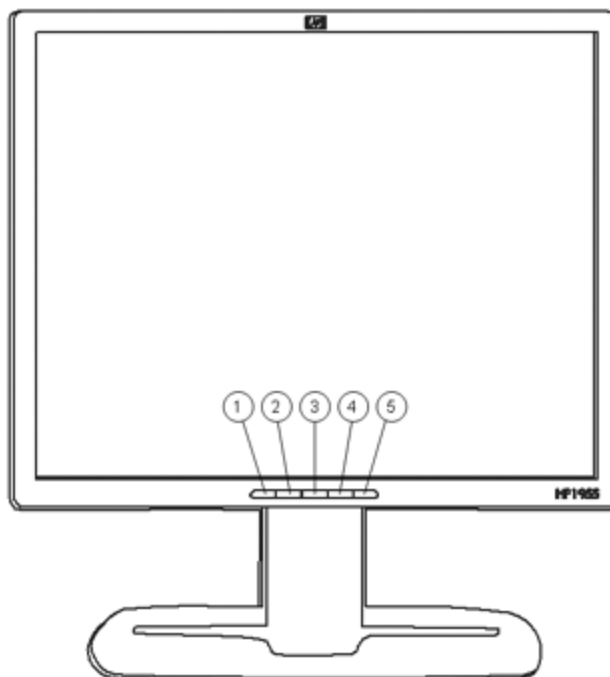

Overview

1. Auto Adjust
2. Menu/Select
3. OSD Navigation/Input Select

4. Power LED
5. Power

Models

PD974AA #ABA