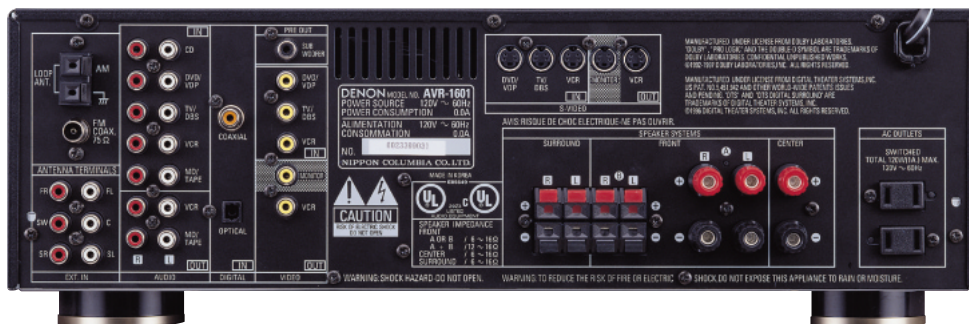

■ FM Section

Tuning frequency range.....	87.5 - 107.9 MHz
Usable sensitivity	1.0 μV (11.2 dBf)

■ AM Section

Tuning frequency range.....	520 - 1710 kHz
Usable sensitivity	18 μV

■ General

Power supply	AC 120 V, 60 Hz
Power consumption	3.7 A
Dimensions	434 (W) x 147 (H) x 417 (D) mm 17.1" (W) x 5.8" (H) x 16.4" (D)
Weight	9.5 kg, 20.9 lbs