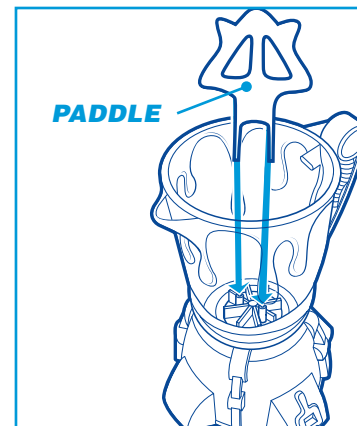

To Assemble

1. Insert posts on paddle into 2 holes in impeller.
2. Fit pitcher into base.

Recipe

1. Pour 1 cup of milk into pitcher.
2. Add flavored syrup of your choice (vanilla, chocolate, strawberry, etc.).
3. Fit cover onto pitcher. Press button for about 10 seconds to blend mixture.

Enjoy your delicious milkshake!