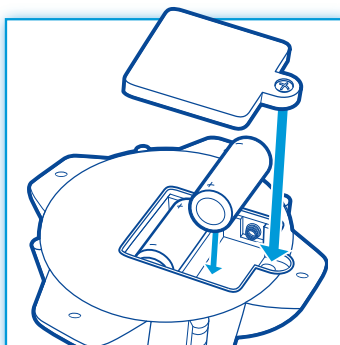

EASYBAKE.COM 
FOR NEW PRODUCTS AND OFFERS

Questions? Call: 1-800-327-8264

To Install Batteries

Use a Phillips screwdriver to loosen screw in battery compartment door (screws remain attached to door). Remove door. Insert 2 x 1.5V “C” batteries as indicated. Alkaline batteries recommended. Replace door and tighten screw.