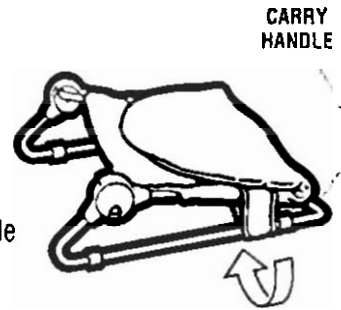

5. Fasten straps as shown.

TO FOLD

1. FOLD the footrest over the bouncer seat.

2. FOLD the headrest over the footrest.

3. PRESS in both buttons on the knobs at the same time, and lower the bouncer seat.

4. UNFASTEN the straps, wrap them around the leg support, and refasten the straps. Grasp the carry handle and go!