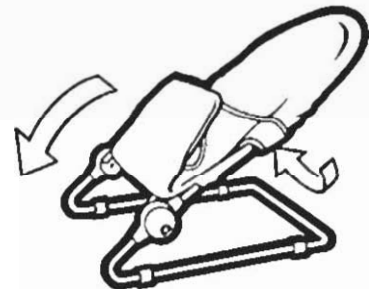

TO OPEN

1. UNFASTEN the straps.

2. GRASP both knobs and rotate upward until bouncer seat locks into place.

3. FLIP up the headrest.

4. FLIP down the footrest. **FASTEN** the straps.

TO WASH THE PAD

Remove pad from bouncer. Machine wash pad with cold water, on gentle cycle. Do not bleach. Machine dry on low heat setting.

CAUTION: NEVER LEAVE CHILD UNATTENDED. DO NOT USE AS A CAR SEAT, BATH SEAT, OR IN A CRIB. DO NOT PLACE CHILD IN BOUNCER WHILE BOUNCER IS ON TABLETOP OR COUNTERTOP.

Questions? Call: **1-800-PLAYSKL**™

Free Manuals Download Website