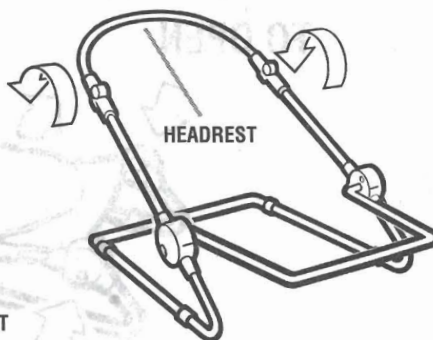

Holds up to 20 lbs.

PLAYSKOOL
baby

Foldables™ Baby Bouncer

INSTRUCTIONS

Dear Parent,
Thank you for purchasing the Foldables Baby Bouncer from our innovative selection of Juvenile Products. We hope your baby enjoys many hours of bouncing fun on this durable, comfortable bouncer. Like all of our infant care products, our bouncer is designed to give you confidence and satisfaction, with the quality and comfort you have come to expect from Playskool Baby products.

WHEN USING BOUNCER, ALWAYS BE SURE BABY IS CORRECTLY POSITIONED IN HARNESS, AND THE STRAPS ARE SECURELY FASTENED (SEE ABOVE ILLUSTRATION).

TO ASSEMBLE

Please Note: Before beginning assembly, check to be sure rubber sleeves on leg support are in correct corner positions as shown.

1. Slide knob ends on headrest frame onto ends of leg support as far as possible. To ensure headrest frame is properly positioned, make sure the headrest frame can fold toward the front of the bouncer as shown.

2. Flip up headrest and lock into position.

3. To place pad on bouncer, fit upper flap on pad over headrest and slide completely onto headrest.

4. Flip up footrest. Fit lower flap over footrest and slide remainder of pad fully onto footrest. Fold footrest down.