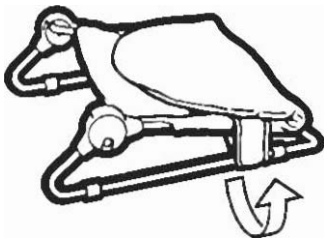

TO OPEN

1. UNFASTEN the straps.