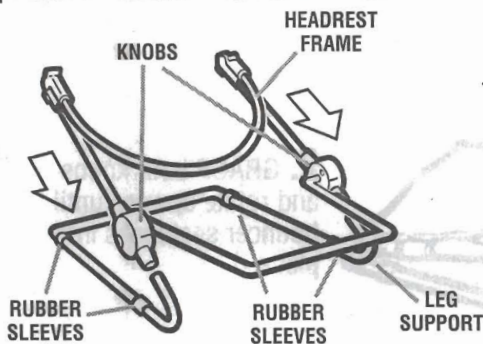

Holds up to 20 lbs.

PLAYSKOOL
baby

Foldables™ Baby Bouncer

INSTRUCTIONS

Dear Parent,
Thank you for purchasing the Foldables Baby Bouncer from our innovative selection of Juvenile Products. We hope your baby enjoys many hours of bouncing fun on this durable, comfortable bouncer. Like all of our infant care products, our bouncer is designed to give you confidence and satisfaction, with the quality and comfort you have come to expect from Playskool Baby products.

WHEN USING BOUNCER, ALWAYS BE SURE BABY IS CORRECTLY POSITIONED IN HARNESS, AND THE STRAPS ARE SECURELY FASTENED (SEE ABOVE ILLUSTRATION).

TO ASSEMBLE

Please Note: Before beginning assembly, check to be sure rubber sleeves on leg support are in correct corner positions as shown.

1. Slide knob ends on headrest frame onto ends of leg support as far as possible. To ensure headrest frame is properly positioned, make sure the headrest frame can fold toward the front of the bouncer as shown.

5. Fasten straps as shown.

TO FOLD

1. FOLD the footrest over the bouncer seat.

2. FOLD the headrest over the footrest.

3. PRESS in both buttons on the knobs at the same time, and lower the bouncer seat.

4. UNFASTEN the straps, wrap them around the leg support, and refasten the straps. Grasp the carry handle and go!