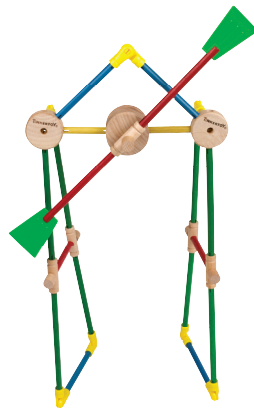

Airplane

Helicopter

Windmill

46 PIECE STARTER SET

Product and colors may vary.
© 2006 Hasbro. All Rights Reserved.
TM & ® denote U.S. Trademarks.
01531/54811/54809 P/N 657448000

**BUILD
BIG
FAST!**

Thank you for purchasing this TINKERTOY construction set. You and your children will enjoy the same creative play that millions have appreciated since 1913! For even larger structures, combine this set with other sets – the only limit to what you can build is your imagination!

WARNING:

CHOKING HAZARD-Small parts.
Not for children under 3 years.

AGE 3+

Airplane

Race Car

Tank

Working Elevator

Robot

102 PIECE JUMBO BUILDER SET

Guitar,
Microphone/
Stand

Monorail

Tractor/Cart

Space Shuttle

Swing Set

66 PIECE JUNIOR BUILDER SET

Free Manuals Download Website