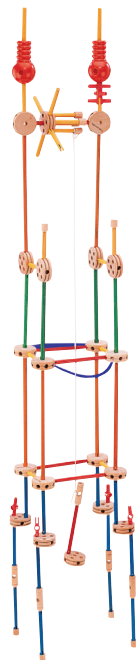

Airplane

Helicopter

Windmill

46 PIECE STARTER SET

Product and colors may vary.
© 2006 Hasbro. All Rights Reserved.
TM & ® denote U.S. Trademarks.
01531/54811/54809 P/N 657448000

**BUILD
BIG
FAST!**

Thank you for purchasing this TINKERTOY construction set. You and your children will enjoy the same creative play that millions have appreciated since 1913! For even larger structures, combine this set with other sets – the only limit to what you can build is your imagination!

WARNING:

CHOKING HAZARD-Small parts.
Not for children under 3 years.

AGE 3+

Airplane

Race Car

Tank

Working Elevator

Robot

102 PIECE JUMBO BUILDER SET

Guitar,
Microphone/
Stand

Monorail

Tractor/Cart

Space Shuttle

Swing Set

66 PIECE JUNIOR BUILDER SET

Free Manuals Download Website