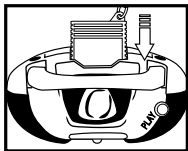

Playing HitClip

1. Slide HitClip Single into Boombox.

2. Press the Play button to start and stop music.

Battery Replacement

1. Your Rockin' Boombox comes with batteries already installed.
2. Per diagram, unscrew battery door lock.
3. Remove exhausted batteries and dispose of.
4. Insert 3 new AAA/LR03 batteries.
5. Replace batteries door and tighten screw.