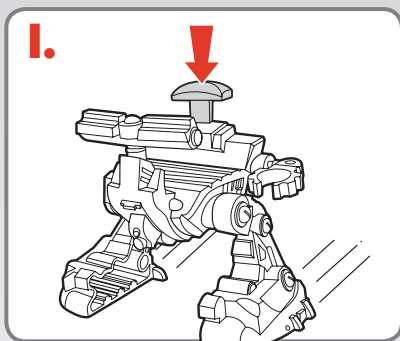

Yoda™ can hold lightsaber. Press the button on the bottom of Yoda's lightsaber to light it up!

TO USE SWAMP STOMPER:

Press the button on top of the Swamp Stomper platform to make the legs move.

Place Yoda on top of Swamp Stomper. Turn Yoda's hands so that his thumbs are pointed downward. Yoda can then grip the handlebars to help keep him in place.

Gripper claw can hold Yoda's lightsaber while he's on the Swamp Stomper.

© 2004 Lucasfilm Ltd. & ® or TM where indicated.
All rights reserved. Used under authorization.
®* and/or TM* & © 2004 Hasbro. All Rights Reserved.
® denotes Reg. U.S. Pat. & TM Office.