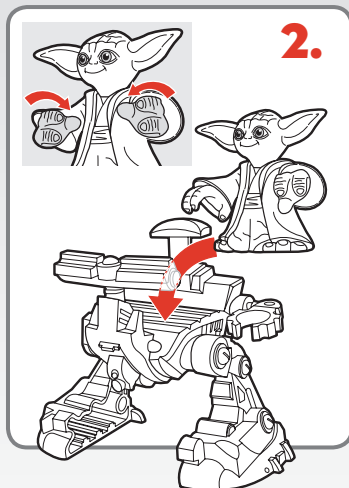

STAR WARS JEDI FORCE™

AGES 3+
07703/07145 Asst.

Thank you for
choosing this unique
Star Wars Jedi Force™
brand product.

Yoda™
with **SWAMP STOMPER**

Includes:
Yoda™ figure with light-up
lightsaber and Swamp Stomper.

PLAYSKOOL®

Includes 2 x 1.5V "A76" or LR44 size
alkaline batteries (non-replaceable).

PLAY FEATURES

There are all kinds of ways to have fun with the *Star Wars Jedi Force*™, the strongest and bravest group of galaxy guardians ever known! Here are a few play features and suggestions:

Yoda™ can hold lightsaber. Press the button on the bottom of Yoda's lightsaber to light it up!

TO USE SWAMP STOMPER:

Press the button on top of the Swamp Stomper platform to make the legs move.

Place Yoda on top of Swamp Stomper. Turn Yoda's hands so that his thumbs are pointed downward. Yoda can then grip the handlebars to help keep him in place.

Gripper claw can hold Yoda's lightsaber while he's on the Swamp Stomper.

© 2004 Lucasfilm Ltd. & ® or TM where indicated.
All rights reserved. Used under authorization.
®* and/or TM* & © 2004 Hasbro. All Rights Reserved.
® denotes Reg. U.S. Pat. & TM Office.