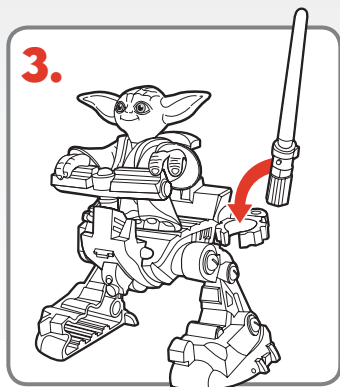

STAR WARS JEDI FORCE™

AGES 3+
07703/07145 Asst.

Thank you for
choosing this unique
Star Wars Jedi Force™
brand product.

Yoda™
with **SWAMP STOMPER**

Includes:
Yoda™ figure with light-up
lightsaber and Swamp Stomper.

PLAYSKOOL®

Includes 2 x 1.5V "A76" or LR44 size
alkaline batteries (non-replaceable).

PLAY FEATURES

There are all kinds of ways to have fun with the *Star Wars Jedi Force*™, the strongest and bravest group of galaxy guardians ever known! Here are a few play features and suggestions:

Yoda™ can hold lightsaber. Press the button on the bottom of Yoda's lightsaber to light it up!

TO USE SWAMP STOMPER:

Press the button on top of the Swamp Stomper platform to make the legs move.

Place Yoda on top of Swamp Stomper. Turn Yoda's hands so that his thumbs are pointed downward. Yoda can then grip the handlebars to help keep him in place.

Gripper claw can hold Yoda's lightsaber while he's on the Swamp Stomper.

© 2004 Lucasfilm Ltd. & ® or TM where indicated.
All rights reserved. Used under authorization.
®* and/or TM* & © 2004 Hasbro. All Rights Reserved.
® denotes Reg. U.S. Pat. & TM Office.