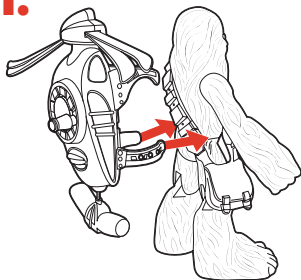

Slide Chewbacca figure into the Wookiee Scout Flyer and attach him to the belt clip as shown.

Turn the crank on the back of the Wookiee Scout Flyer to make the wings flap!

2.

Press the lower activation button on the back of the Wookiee Scout Flyer to release the rescue hook. Pull rescue hook out.

3.

RESCUE HOOK

Have another *Star Wars Jedi Force*™ figure (sold separately) grab onto the rescue hook as shown. Press the button on the rescue crank to start retrieval mode! Just turn the rescue crank to lift the figure!