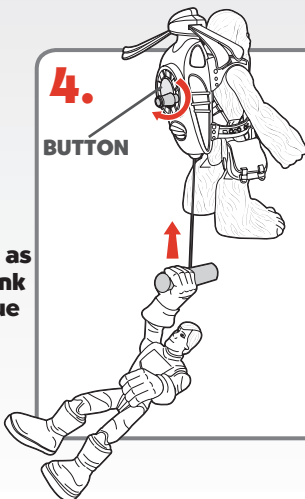

RESCUE HOOK

Have another *Star Wars Jedi Force*™ figure (sold separately) grab onto the rescue hook as shown. Press the button on the rescue crank to start retrieval mode! Just turn the rescue crank to lift the figure!

4.

BUTTON