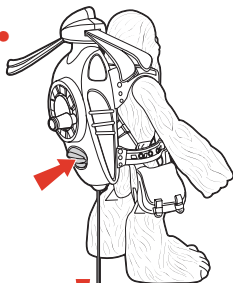

Slide Chewbacca figure into the Wookiee Scout Flyer and attach him to the belt clip as shown.

Turn the crank on the back of the Wookiee Scout Flyer to make the wings flap!

2.

Press the lower activation button on the back of the Wookiee Scout Flyer to release the rescue hook. Pull rescue hook out.

3.

RESCUE HOOK

Have another *Star Wars Jedi Force*™ figure (sold separately) grab onto the rescue hook as shown. Press the button on the rescue crank to start retrieval mode! Just turn the rescue crank to lift the figure!