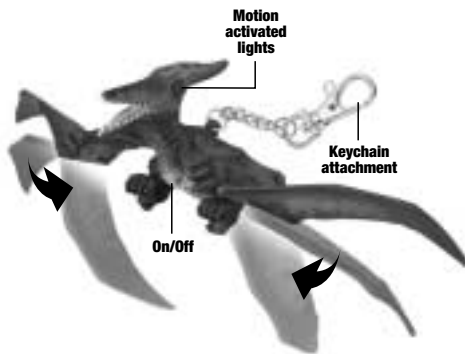

TIGER
ELECTRONICS
Item No. 36407

Pteranodon
Keychain

2001018301WT1-01

INSTRUCTION

**YOU'RE IN CONTROL OF A JURASSIC PARK 3
DINOSAUR:**

HOW TO USE:

On the chest of your JP3 Dinosaur is the on/off switch.

Slide the on/off switch to the ON position to turn on your dinosaur.

Now, move or jiggle your dinosaur to give it motion.

Movement of the dinosaur activates the roaring sounds and flashing lights.

To turn off your dinosaur:

Slide the on/off switch to the OFF position.

5+

INSERTING THE BATTERIES: