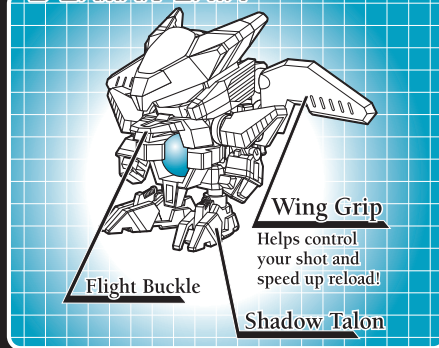

7 Be sure wings are firmly pushed into Q-4.

8 Insert Q-3 and press in until it clicks.

9 P-7, Label 14, Label 22, P-4, S-3, S-4

10 P-1, S-1, S-2, P-2
Helmet

11 P-3, Label 1

12 Push tabs on helmet into slots on head.

13 Your WING NINJA is ready!

B-DAMAN DATA:

WING NINJA

B-DAMAN DATA

Model No. BZX-283A

Height: 79.5 mm
Width: 128.7 mm
Length: 80.5 mm
Weight: 47.0 g

CONTROL
Type

Wing Grip helps control your shot and speed up reload!