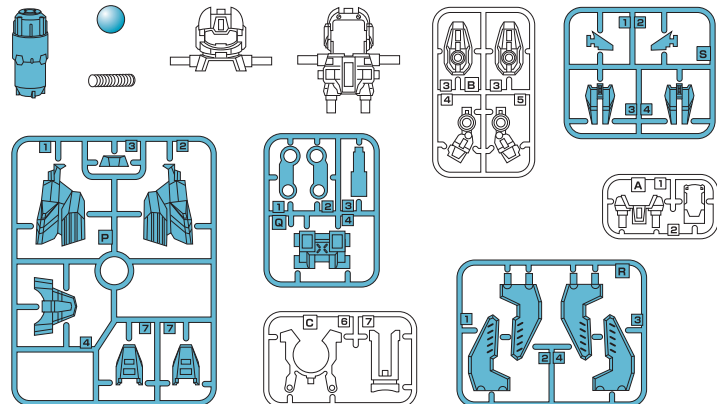

Assembly required. No tools needed.

#32

CONTROL TYPE

⚠ WARNING: Do not use B-DAMAN™ launchers or B-DAMAN game boards on tables or other elevated surfaces.

B-DAMAN launchers/game boards are intended to be used on the floor. Do not lean over the game board when B-DAMAN launchers are in play. B-DABALLS™* may bounce up and hit eye or face.

PARTS:

IBA BLASTER™* Front,
IBA BLASTER Back,
Runner Frame Parts,
1 Spring,
1 B-DABALL™*,
Target Pin, Decals.

BUILD IBA BLASTER:

1 SNAP!

2 C-7

3 Install spring.

4 A-2, B-4, B-5, B-3

5 IBA BLASTER ready for battle!