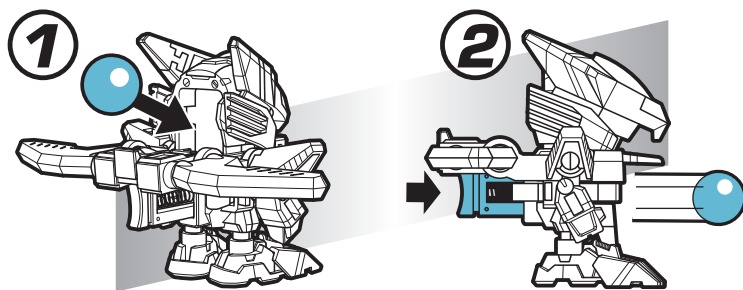

LOADING AND LAUNCHING: