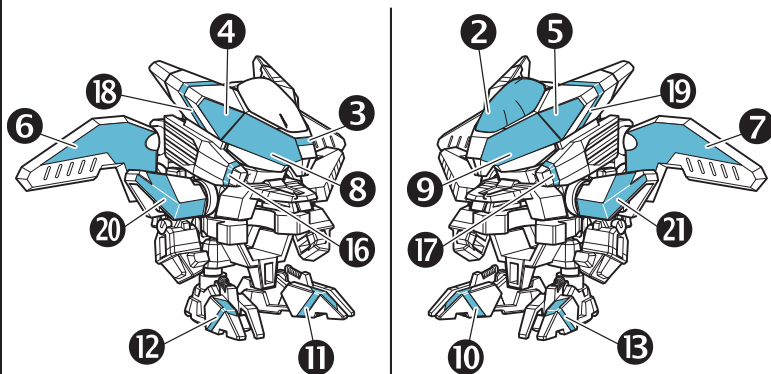

APPLYING THE DECALS: