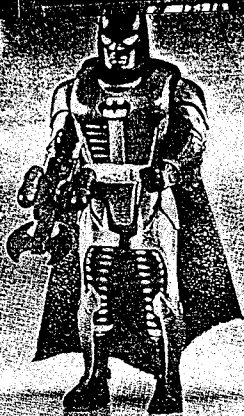

# BATMAN

*The Animated Series*

## Bruce Wayne™ ACTION FIGURE

BATMAN® emerges quickly with special snap-on armor, powerful hand weapon, mask and cape!

**INSTRUCTIONS**

Gotham City™ is under siege.  
BRUCE WAYNE™ sees the Bat-Signal™  
in the sky...