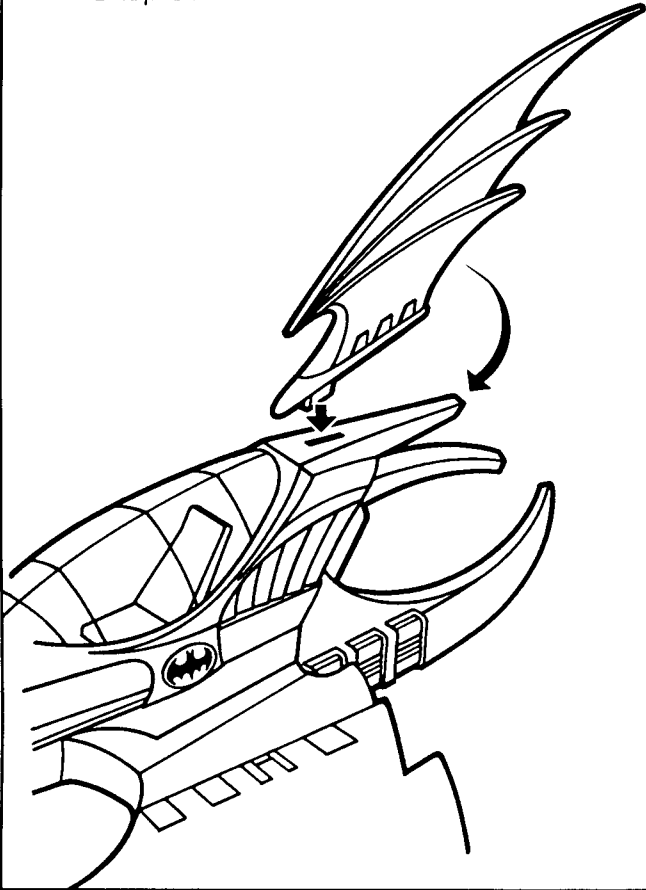

6-1157

BATMAN® FOREVER

BATWING®

VEHICLE

INSTRUCTIONS

1 Apply labels using the numbers on label sheet and these illustrations as a guide.

2 Attach wings as shown.

3 Wings can be manually rotated down to power dive position.

- 4** Attach tail. Insert front hook first, then snap back hook into vehicle.

- 5** Load rocket into front end of vehicle. Rocket's wings fit under the front of vehicle. Press button to fire.

- 6** Battle cockpit detaches for attack. Put figure into seat and strap him in with the seat belt.