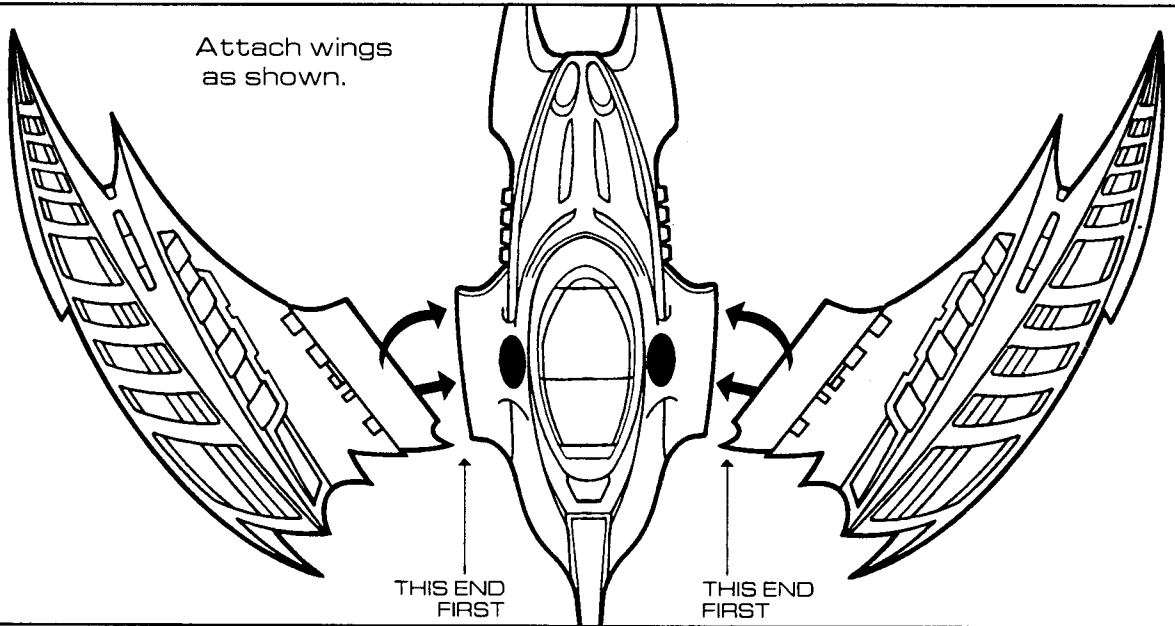

6-1157

BATMAN® FOREVER

BATWING®

VEHICLE

INSTRUCTIONS

1 Apply labels using the numbers on label sheet and these illustrations as a guide.

2 Attach wings as shown.

3 Wings can be manually rotated down to power dive position.

- 4** Attach tail. Insert front hook first, then snap back hook into vehicle.

- 5** Load rocket into front end of vehicle. Rocket's wings fit under the front of vehicle. Press button to fire.

- 6** Battle cockpit detaches for attack. Put figure into seat and strap him in with the seat belt.