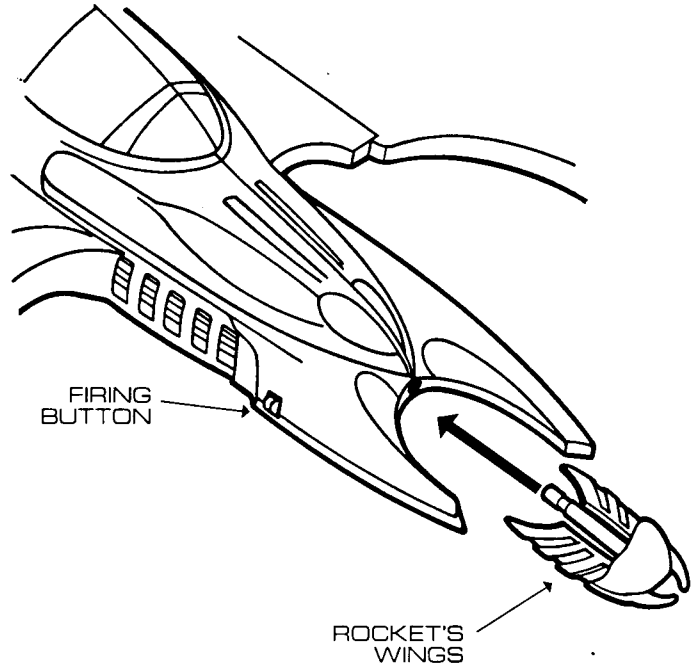

6-1157

BATMAN® FOREVER

BATWING®

VEHICLE

INSTRUCTIONS

1 Apply labels using the numbers on label sheet and these illustrations as a guide.

2 Attach wings as shown.

3 Wings can be manually rotated down to power dive position.

- 4** Attach tail. Insert front hook first, then snap back hook into vehicle.

- 5** Load rocket into front end of vehicle. Rocket's wings fit under the front of vehicle. Press button to fire.

- 6** Battle cockpit detaches for attack. Put figure into seat and strap him in with the seat belt.