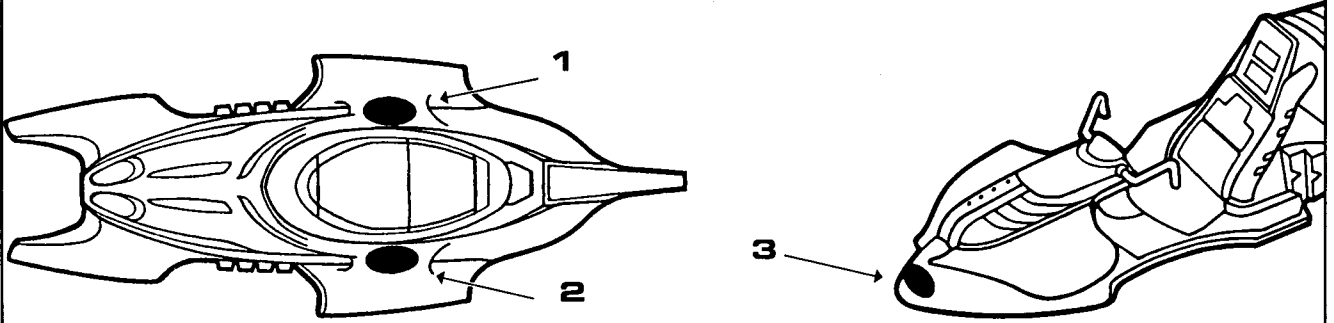

6-1157

BATMAN® FOREVER

BATWING®

VEHICLE

INSTRUCTIONS

1 Apply labels using the numbers on label sheet and these illustrations as a guide.

2 Attach wings as shown.

3 Wings can be manually rotated down to power dive position.

- 4** Attach tail. Insert front hook first, then snap back hook into vehicle.

- 5** Load rocket into front end of vehicle. Rocket's wings fit under the front of vehicle. Press button to fire.

- 6** Battle cockpit detaches for attack. Put figure into seat and strap him in with the seat belt.