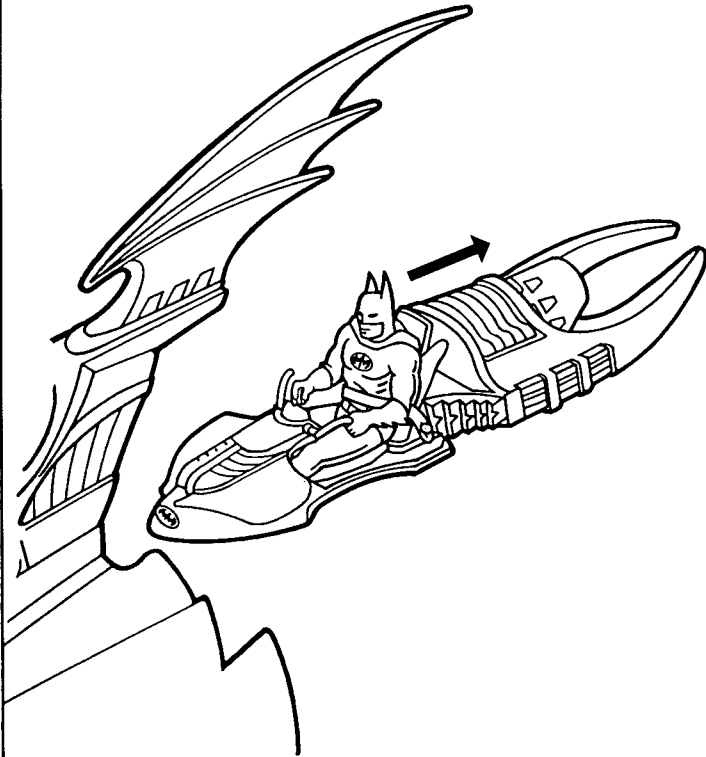

6-1157

BATMAN® FOREVER

BATWING®

VEHICLE

INSTRUCTIONS

1 Apply labels using the numbers on label sheet and these illustrations as a guide.

2 Attach wings as shown.

3 Wings can be manually rotated down to power dive position.

- 4** Attach tail. Insert front hook first, then snap back hook into vehicle.

- 5** Load rocket into front end of vehicle. Rocket's wings fit under the front of vehicle. Press button to fire.

- 6** Battle cockpit detaches for attack. Put figure into seat and strap him in with the seat belt.