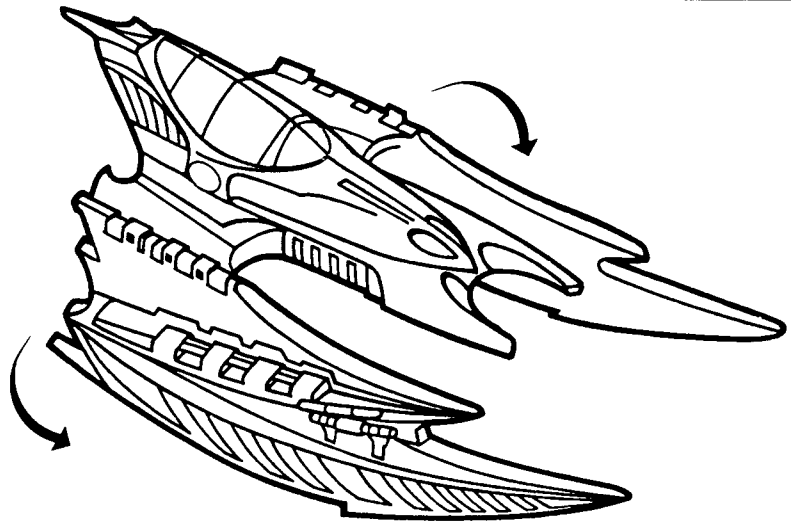

6-1157

BATMAN® FOREVER

BATWING®

VEHICLE

INSTRUCTIONS

1 Apply labels using the numbers on label sheet and these illustrations as a guide.

2 Attach wings as shown.

3 Wings can be manually rotated down to power dive position.

- 4** Attach tail. Insert front hook first, then snap back hook into vehicle.

- 5** Load rocket into front end of vehicle. Rocket's wings fit under the front of vehicle. Press button to fire.

- 6** Battle cockpit detaches for attack. Put figure into seat and strap him in with the seat belt.