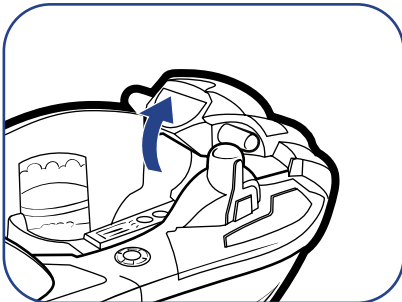

- Action control panel moves up and down!
- Load the anchor...press the switch to launch!