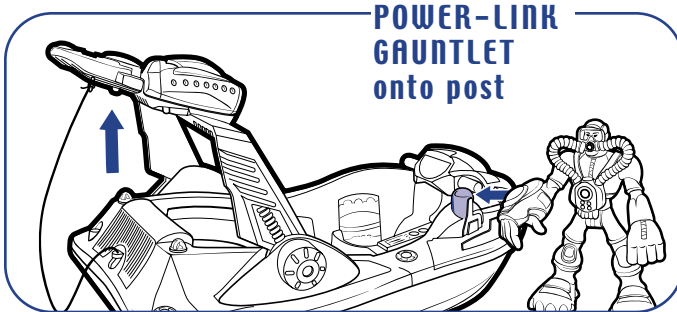

06605/06630 Asst.

AGES 3+

Star Squad Adventure Boat™

Thank you for choosing this awesome MAJOR POWERS toy!

Adult Assembly Required

ASSEMBLY

Snap control panel onto front of boat.

PLAY FEATURES

Join CAPTAIN DEEPDIVE DECKER™ for seaside action and adventure aboard this super-cool speedboat!

- Poseable CAPTAIN DEEPDIVE DECKER figure included!
- Realistically styled boat really floats!
- Place the POWER-LINK GAUNTLET on post to raise the “radar” bar! Raise bar manually, too!