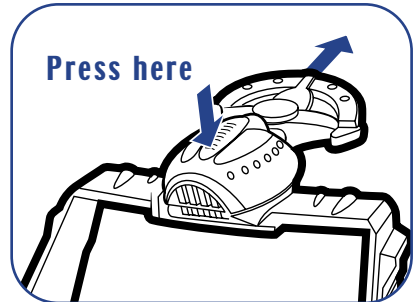

- Action control panel moves up and down!
- Load the anchor...press the switch to launch!