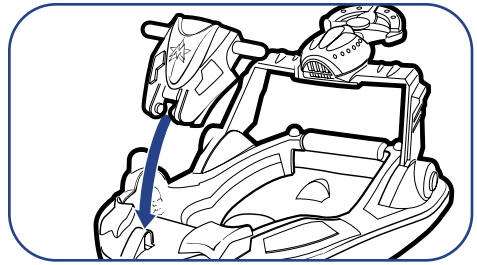

06605/06630 Asst.

AGES 3+

Star Squad Adventure Boat™

Thank you for choosing this awesome MAJOR POWERS toy!

Adult Assembly Required

ASSEMBLY

Snap control panel onto front of boat.

PLAY FEATURES

Join CAPTAIN DEEPDIVE DECKER™ for seaside action and adventure aboard this super-cool speedboat!

- Poseable CAPTAIN DEEPDIVE DECKER figure included!
- Realistically styled boat really floats!
- Place the POWER-LINK GAUNTLET on post to raise the “radar” bar! Raise bar manually, too!